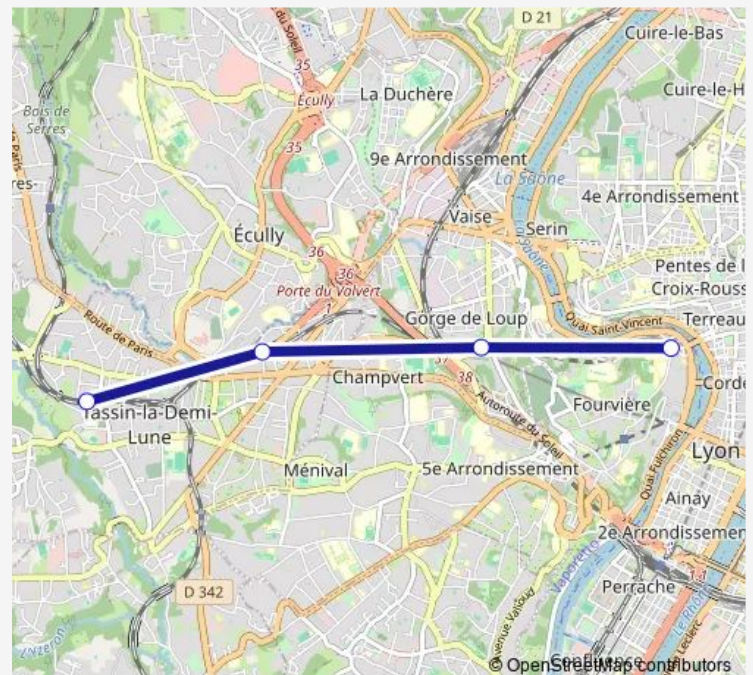

Rail TER C19

[Go to website](#)

Direction

Lyon Saint-Paul — Tassin

4 stops

[Open route schedule](#)

Lyon Saint-Paul

Lyon Gorge de Loup

Écully la Demi-Lune

Tassin

Route schedule

Lyon Saint-Paul — Tassin

Monday	—
Tuesday	—
Wednesday	—
Thursday	—
Friday	—
Saturday	09:12-11:12
Sunday	—

Route info

Direction: Lyon Saint-Paul

Stops: 4

Trip Duration: 0 hour 10 min

■ TER — C19

BusMaps

Direction

Tassin — Lyon Saint-Paul

4 stops

[Open route schedule](#)

Tassin

Stops: 4

Trip Duration: 0 hour 12 min

Direction

Lyon Saint-Paul — Tassin

4 stops

[Open route schedule](#)

Lyon Saint-Paul

Lyon Gorge de Loup