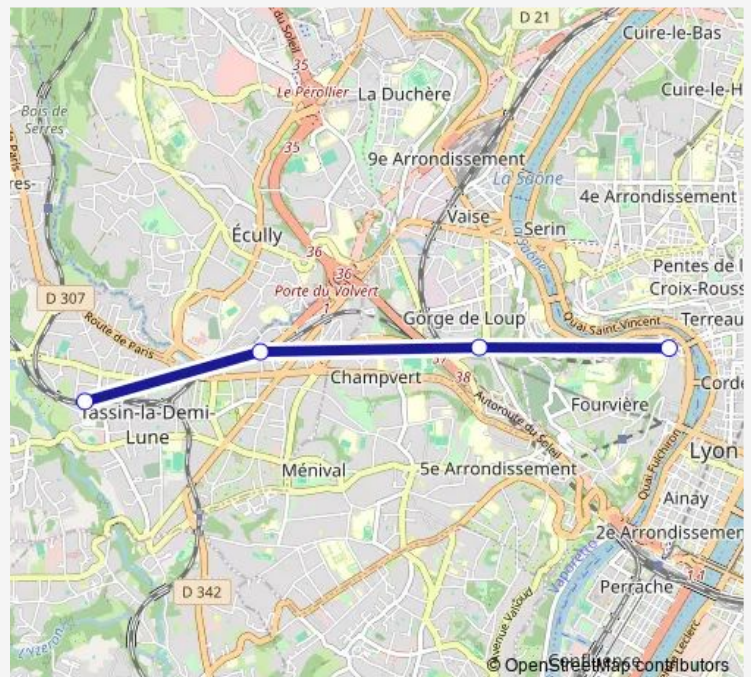

Rail Ter C19

[Go to website](#)

Direction

Lyon Saint-Paul — Tassin

4 stops

[Open route schedule](#)

Lyon Saint-Paul

Lyon Gorge de Loup

Écully la Demi-Lune

Tassin

Route schedule

Lyon Saint-Paul — Tassin

Monday	—
Tuesday	—
Wednesday	—
Thursday	—
Friday	—
Saturday	09:12-11:12
Sunday	—

Route info

Direction: Lyon Saint-Paul

Stops: 4

Trip Duration: 0 hour 10 min

■ Ter — C19

Direction

Tassin — Lyon Saint-Paul

4 stops

[Open route schedule](#)

Tassin

Écully la Demi-Lune

Trip Duration: 0 hour 12 min

Direction

Lyon Saint-Paul — Tassin

4 stops

[Open route schedule](#)

Lyon Saint-Paul

Lyon Gorge de Loup

Écully la Demi-Lune