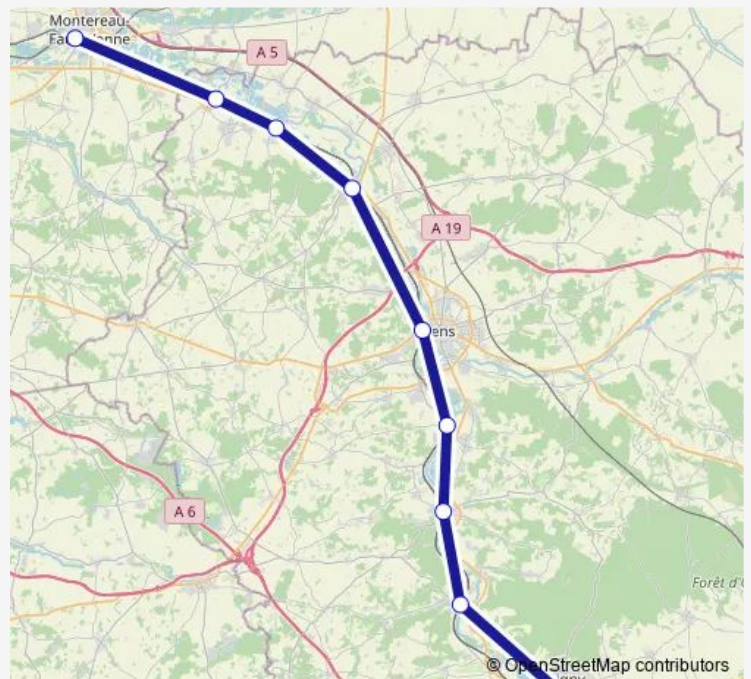

Rail TER P35

[Go to website](#)

Direction

Montereau — Laroche-Migennes

9 stops

[Open route schedule](#)

Montereau

Villeneuve-la-Guyard

Champigny-sur-Yonne

Pont-sur-Yonne

Sens

Villeneuve-sur-Yonne

Saint-Julien-du-Sault

Joigny

Laroche-Migennes

Route schedule

Montereau — Laroche-Migennes

Monday 11:55

Tuesday 11:55

Wednesday 11:55

Thursday 11:55

Friday 11:55

Saturday —

Sunday —

Route info

Direction: Montereau

Stops: 9

Trip Duration: 0 hour 56 min

■ TER — P35

Direction

Laroche-Migennes — Montereau

10 stops