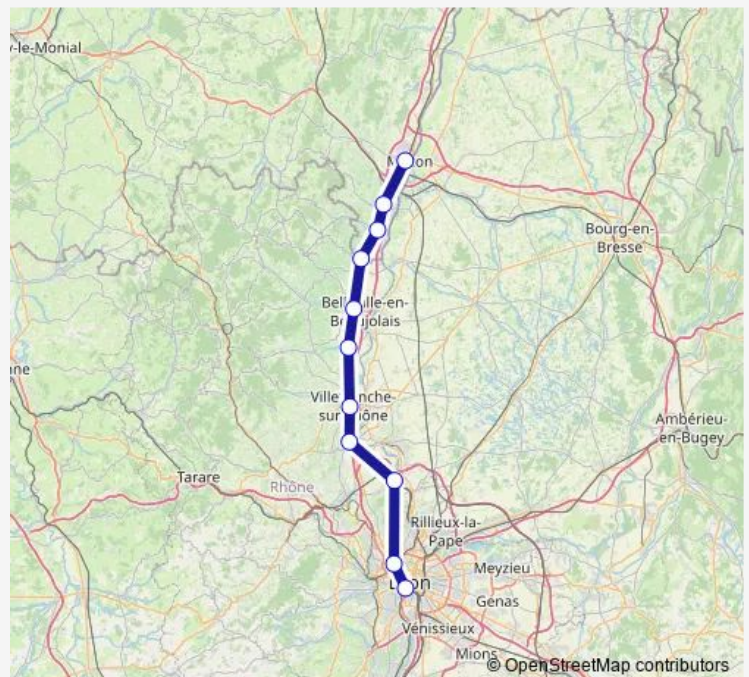

### Direction

Lyon Perrache — Mâcon

11 stops

[Open route schedule](#)

Lyon Perrache

Lyon Vaise

Saint-Germain-au-Mont-d'Or

Anse

### Route schedule

Lyon Perrache — Mâcon

Monday 13:26

Tuesday 13:26

Wednesday 13:26

Thursday 13:26

Friday 13:26

Saturday —

### Route info

Direction: Lyon Perrache

Stops: 11

Trip Duration: 0 hour 58 min

■ Ter — C25

**Direction**

Mâcon — Lyon Perrache

11 stops

## Route info

Direction: Mâcon

Stops: 11

Trip Duration: 0 hour 58 min

**Direction**

Mâcon — Lyon Perrache

11 stops

[Open route schedule](#)