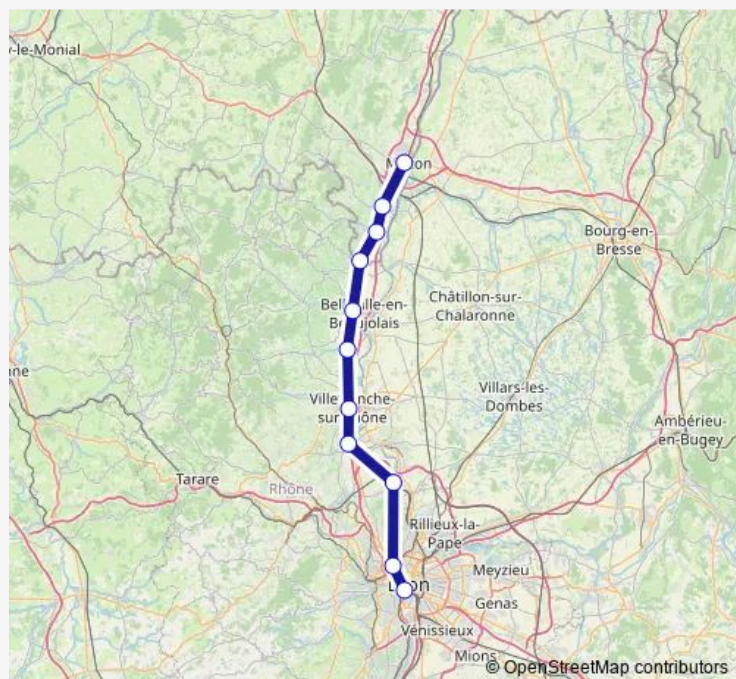

### Direction

Lyon Perrache — Mâcon

11 stops

[Open route schedule](#)

Lyon Perrache

Lyon Vaise

Saint-Germain-au-Mont-d'Or

Anse

### Route schedule

Lyon Perrache — Mâcon

Monday 13:26

Tuesday 13:26

Wednesday 13:26

Thursday 13:26

Friday 13:26

Saturday —

### Route info

Direction: Lyon Perrache

Stops: 11

Trip Duration: 0 hour 58 min

■ TER — C25

**Direction**

Mâcon — Lyon Perrache

11 stops