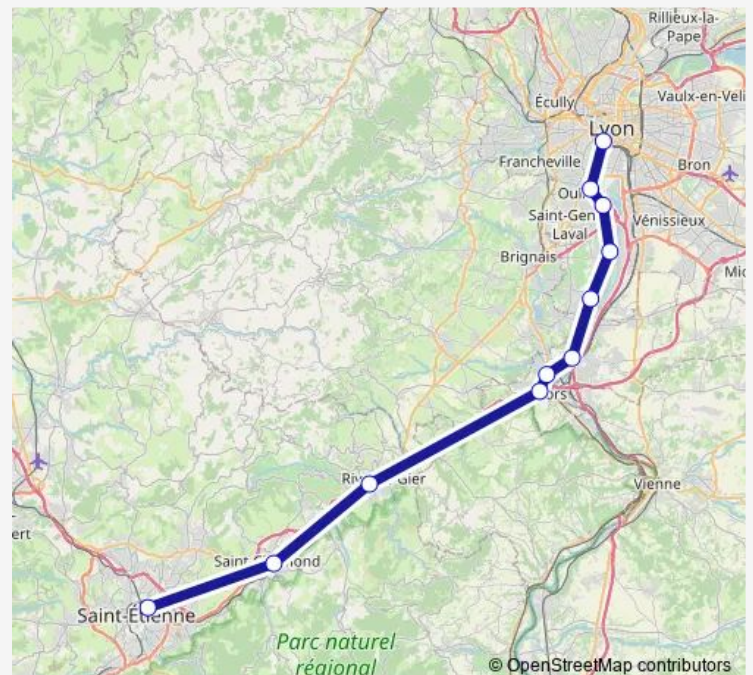

Vernaison

Grigny le Sablon

Givors Canal

Givors

Rive-de-Gier

Saint-Chamond

Saint-Étienne Châteaueux

Route schedule

Lyon Perrache — Saint-Étienne Châteaueux

Monday 17:01

Tuesday 17:01

Wednesday 17:01

Thursday 17:01

Friday 17:01

Saturday —

Sunday —

Route info

Direction: Lyon Perrache

Stops: 11

Trip Duration: 0 hour 55 min

Direction

Saint-Étienne Châteaucreux — Lyon Perrache

6 stops

[Open route schedule](#)

Monday	—
Tuesday	—
Wednesday	—
Thursday	—
Friday	—
Saturday	—
Sunday	22:20

Route info

Direction: Saint-Étienne Châteaucreux

Stops: 6

Trip Duration: 0 hour 47 min

Direction

Saint-Étienne Châteaucreux — Lyon Perrache