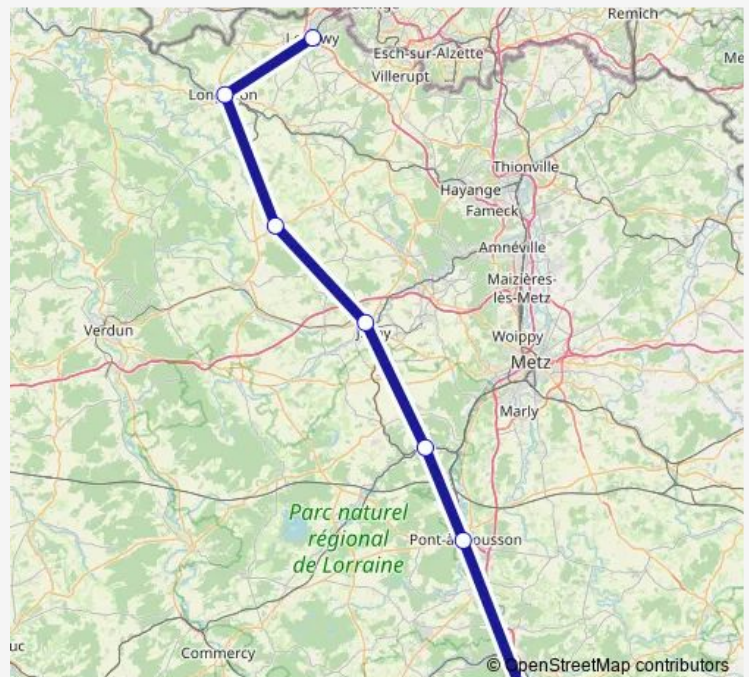

Rail Ter P47

[Go to website](#)

Direction

Nancy — Longwy

7 stops

[Open route schedule](#)

Nancy

Pont-à-Mousson

Tuesday 08:37-18:39

Wednesday 08:37-18:39

Thursday 08:37-18:39

Friday 08:37-18:39

Saturday 08:39-18:39

Sunday 12:39-18:39

Route info

Direction: Nancy

Stops: 7

Trip Duration: 1 hour 33 min

■ Ter — P47

Direction

Longwy — Nancy

7 stops

[Open route schedule](#)

Longwy

Longuyon

Baroncourt

Conflans - Jarny

Onville

Pont-à-Mousson

Nancy

Route schedule

Longwy — Nancy