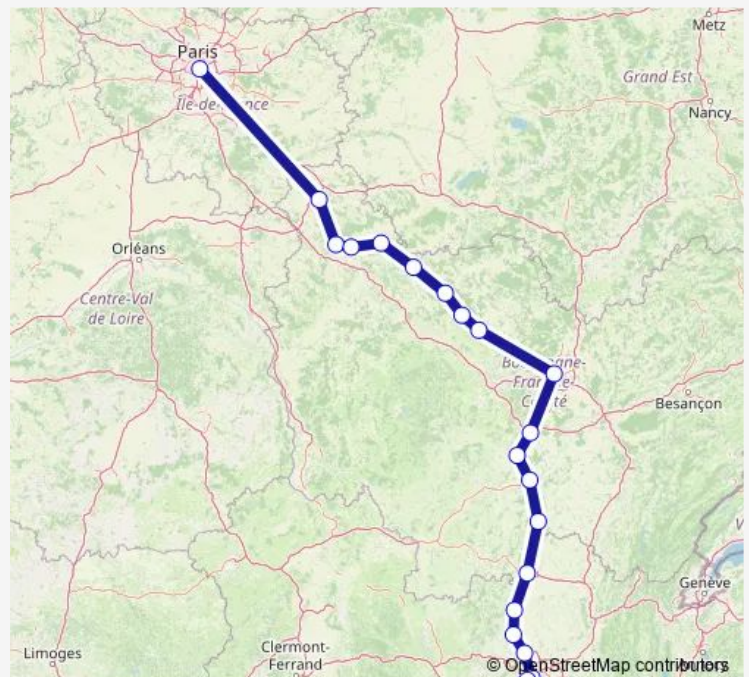

Montbard

Nuits sous Ravières

Tonnerre

Saint-Florentin-Vergigny

Laroche-Migennes

Joigny

Sens

Paris Gare de Lyon

### Route schedule

Lyon Perrache — Paris Gare de Lyon

Monday 05:00

Tuesday —

Wednesday —

Thursday —

Friday —

Saturday —

### Route info

Direction: Lyon Perrache

Stops: 20

Trip Duration: 5 hour 26 min

■ Ter — K7

## Route info

Direction: Lyon Perrache

Stops: 20

Trip Duration: 5 hour 27 min

Ter Rail time schedules and route maps are available in an offline PDF at busmaps.com. Use the busmaps.com website to see live bus times, train schedule or subway schedule, and step-by-step directions for all public transit in Lyon