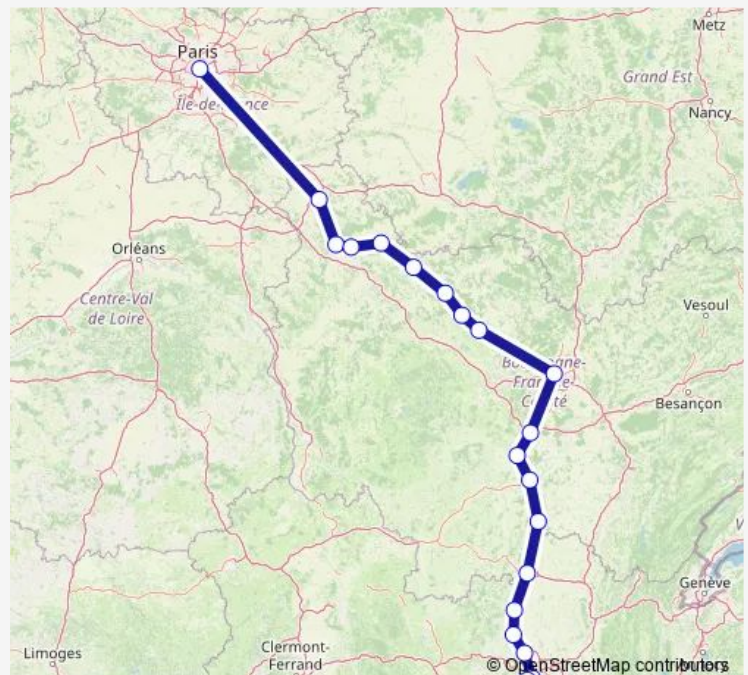

Rail TER K7

[Go to website](#)

Direction

Paris Gare de Lyon — Lyon Perrache

20 stops

[Open route schedule](#)

Paris Gare de Lyon

Sens

Lyon Part Dieu

Lyon Perrache

Route schedule

Paris Gare de Lyon — Lyon Perrache

| | |
|-----------|-------|
| Monday | — |
| Tuesday | — |
| Wednesday | — |
| Thursday | — |
| Friday | — |
| Saturday | — |
| Sunday | 17:26 |

Route info

Direction: Paris Gare de Lyon

Stops: 20

Trip Duration: 5 hour 34 min

■ TER — K7

Direction

Lyon Perrache — Paris Gare de Lyon

20 stops

Tuesday —

Wednesday —

Thursday —

Friday —

Saturday —

Sunday —

Route info

Direction: Lyon Perrache