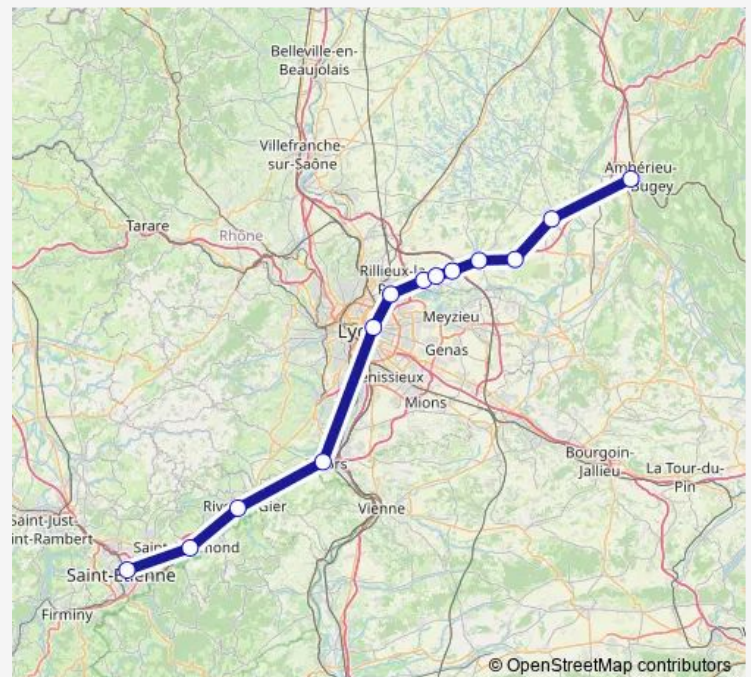

Rail Ter C18

[Go to website](#)

Direction

Saint-Étienne Châteaucreux — Ambérieu

13 stops

[Open route schedule](#)

Saint-Étienne Châteaucreux

Saint-Chamond

La Valbonne

Meximieux - Pérouges

Ambérieu

Route schedule

Saint-Étienne Châteaucreux — Ambérieu

Monday 05:50-20:20

Tuesday 05:50-20:20

Wednesday 05:50-20:20

Thursday 05:50-20:20

Friday 05:50-20:20

Saturday 07:20-20:20

Sunday 07:20-20:20

Route info

Direction: Saint-Étienne Châteaucreux

Stops: 13

Trip Duration: 1 hour 34 min

■ Ter — C18

BusMaps

Direction

Ambérieu — Saint-Étienne Châteaureux

13 stops

[Open route schedule](#)

Ambérieu

Meximieux - Pérouges