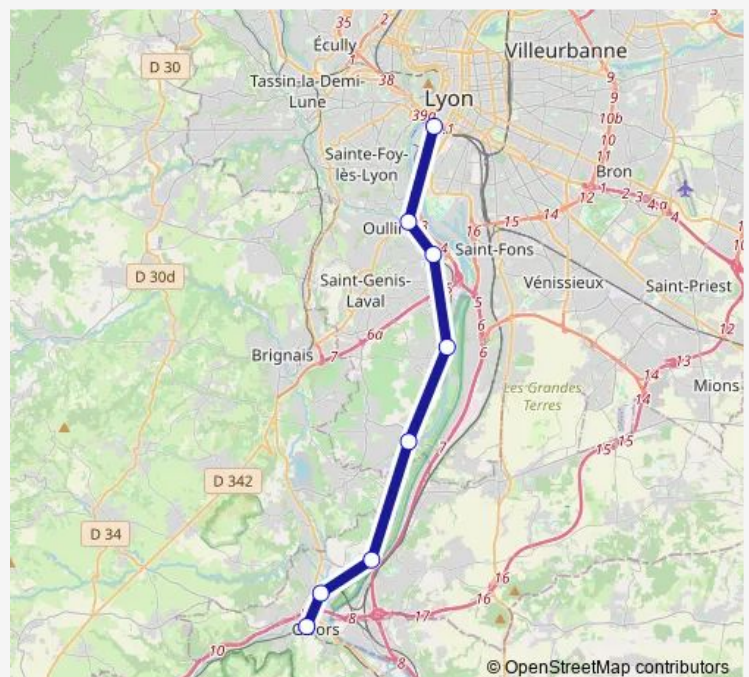

Rail Ter C28

[Go to website](#)**Direction**

Givors — Lyon Perrache

8 stops

[Open route schedule](#)

Givors

Givors Canal

Grigny le Sablon

Tuesday 11:31-15:31

Wednesday 11:31-15:31

Thursday 11:31-15:31

Friday 11:31-15:31

Saturday —

Sunday —

Route info

Direction: Givors

Stops: 8

Trip Duration: 0 hour 28 min

■ Ter — C28

Direction

Lyon Perrache — Givors

8 stops

[Open route schedule](#)

Lyon Perrache

Route info

Direction: Givors

Stops: 7

Trip Duration: 0 hour 30 min

Direction

Lyon Perrache — Givors

8 stops

[Open route schedule](#)