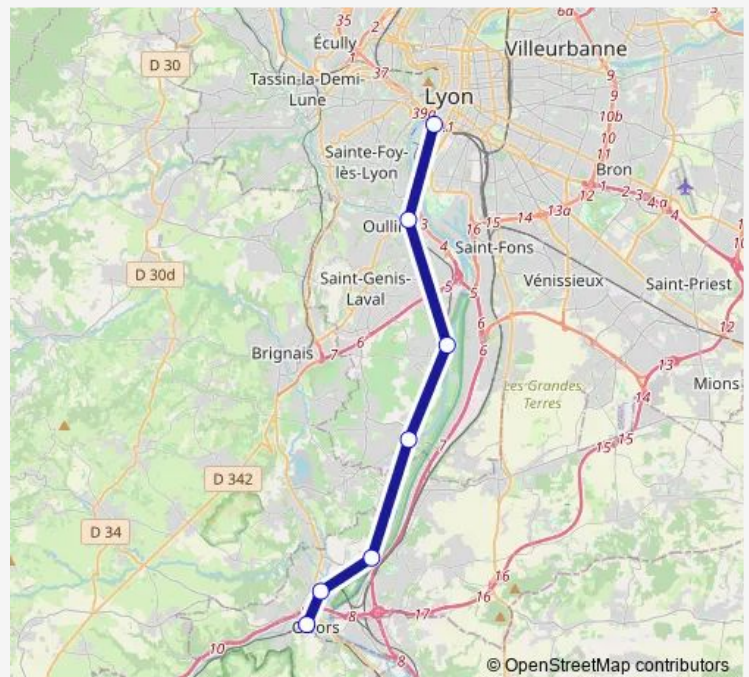

Direction

Givors — Lyon Perrache

8 stops

[Open route schedule](#)

Givors

Givors Canal

Grigny le Sablon

Vernaison

Wednesday 11:31-15:31

Thursday 11:31-15:31

Friday 11:31-15:31

Saturday —

Sunday —

Route info

Direction: Givors

Stops: 8

Trip Duration: 0 hour 28 min

Direction

Lyon Perrache — Givors

8 stops

[Open route schedule](#)

Lyon Perrache

Oullins

Pierre-Bénite

Tuesday 07:44

Wednesday 07:44

Thursday 07:44

Friday 07:44

Saturday —

Sunday —

Route info

Direction: Givors