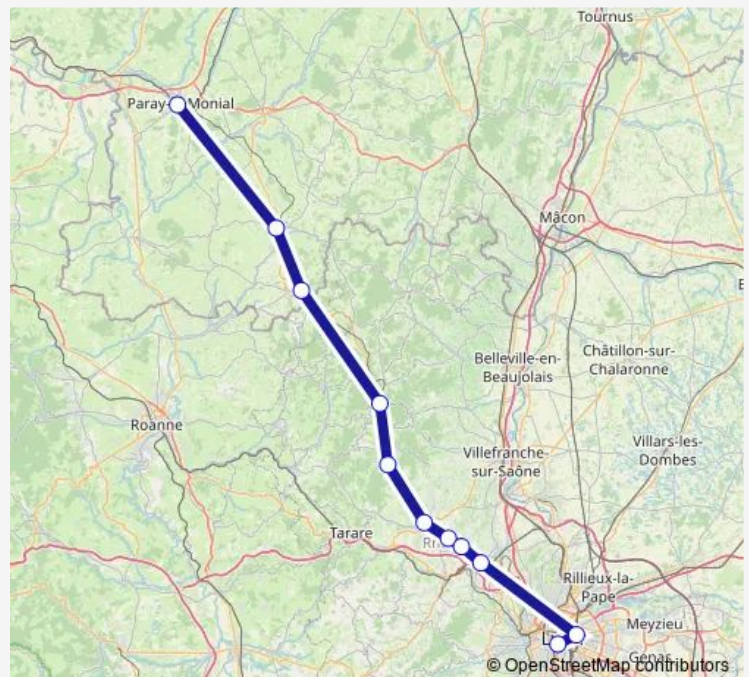

Saturday 05:35-10:09

Sunday 10:09-20:09

Route info

Direction: Paray-le-Monial

Stops: 11

Trip Duration: 1 hour 58 min

■ TER — P2

Direction

Paray-le-Monial — Lyon Perrache

8 stops

[Open route schedule](#)

Paray-le-Monial

La Clayette - Baudemont

Chauffailles

Lamure-sur-Azergues

Bois-d'Oingt - Légny

—

Route info

Direction: Lyon Perrache

Stops: 11

Trip Duration: 1 hour 57 min

Direction

Lyon Perrache — Paray-le-Monial

8 stops

Paray-le-Monial

Route schedule

Lyon Perrache — Paray-le-Monial

Monday	—
Tuesday	—
Wednesday	—
Thursday	—
Friday	—
Saturday	08:05
Sunday	—

Route info

Direction: Lyon Perrache

Stops: 8

Trip Duration: 1 hour 50 min