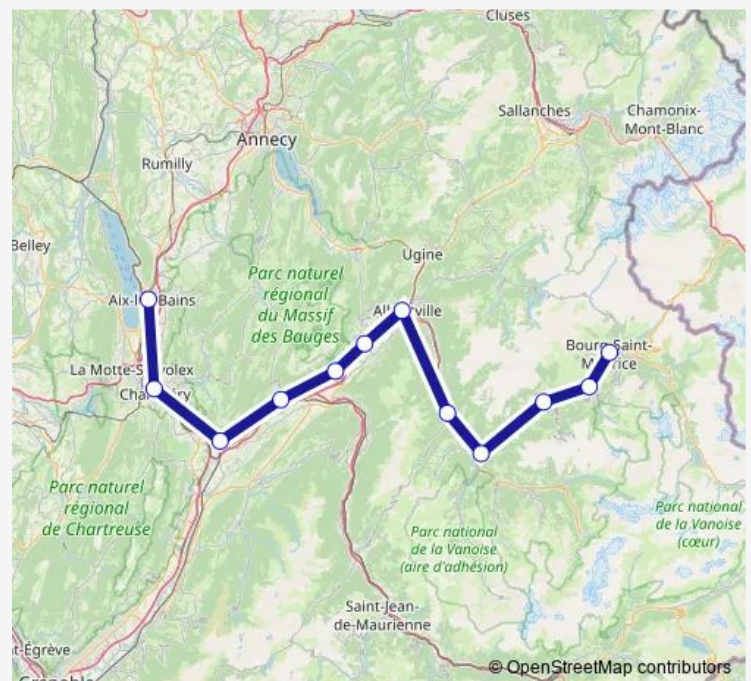

Route info

Direction: Aix-les-Bains-le-Revard

Stops: 9

Trip Duration: 2 hour 8 min

■ TER — P41

BusMaps

Direction

Bourg-Saint-Maurice — Aix-les-Bains-le-Revard

12 stops

[Open route schedule](#)

Bourg-Saint-Maurice

Landry

Aime-la-Plagne

Moûtiers-Salins-Brides-les-Bai

Notre-Dame-de-Briançon

Albertville

Direction: Bourg-Saint-Maurice

Stops: 12

Trip Duration: 2 hour 8 min

Direction

Aix-les-Bains-le-Revard — Bourg-Saint-Maurice

12 stops

[Open route schedule](#)

Aix-les-Bains-le-Revard

Thursday 09:39

Friday 09:39

Saturday —

Sunday —

Route info

Direction: Aix-les-Bains-le-Revard

Stops: 12

Trip Duration: 2 hour 6 min