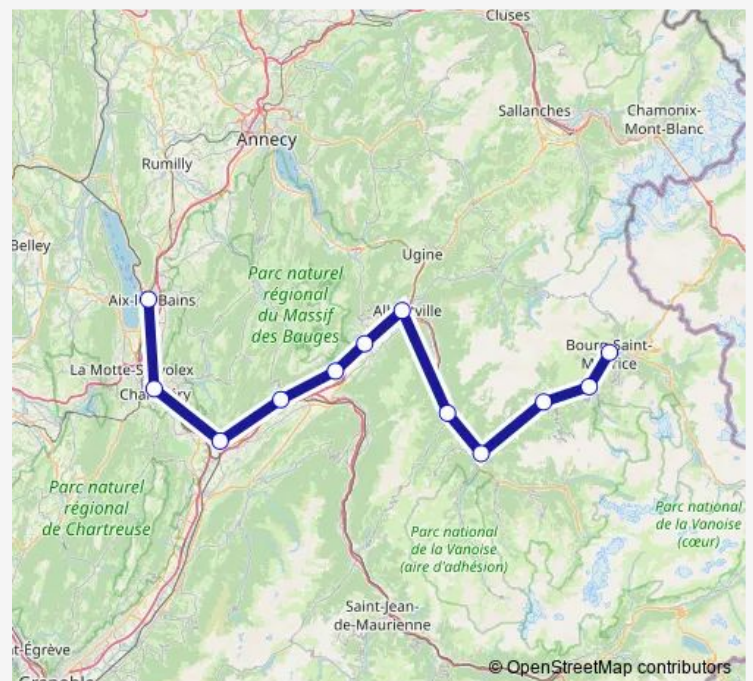

Aix-les-Bains-le-Revard — Bourg-Saint-Maurice

Monday 09:10-18:18

Tuesday —

Wednesday —

Thursday —

Friday —

Saturday 18:18

Sunday 09:10-18:18

Route info

Direction: Aix-les-Bains-le-Revard

Stops: 9

Trip Duration: 2 hour 2 min

■ Ter — P41

Direction

Bourg-Saint-Maurice — Aix-les-Bains-le-Revard

12 stops

[Open route schedule](#)

Bourg-Saint-Maurice

Landry

Aime-la-Plagne

Moûtiers-Salins-Brides-les-Bai

Notre-Dame-de-Briançon

Albertville

Frontenex

Friday 09:39

Saturday 09:39

Sunday 09:39

Route info

Direction: Aix-les-Bains-le-Revard

Stops: 12

Trip Duration: 2 hour 6 min

Direction