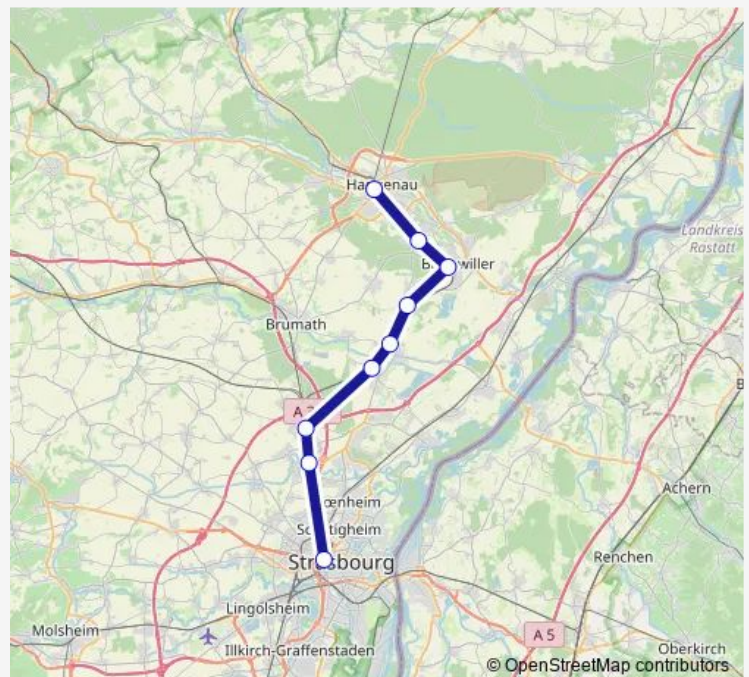

### Direction

Haguenau — Strasbourg

9 stops

[Open route schedule](#)

Haguenau

Marienthal

Bischwiller

Kurtzenhouse

Weyersheim

Hoerdt

Vendenheim

Mundolsheim

Strasbourg

### Route schedule

Haguenau — Strasbourg

Monday 05:13

Tuesday 05:13

Wednesday 05:13

Thursday 05:13

Friday 05:13

Saturday —

### Route info

Direction: Haguenau

Stops: 9

Trip Duration: 0 hour 37 min

■ Ter — C35

**Direction**

Strasbourg — Haguenau

9 stops