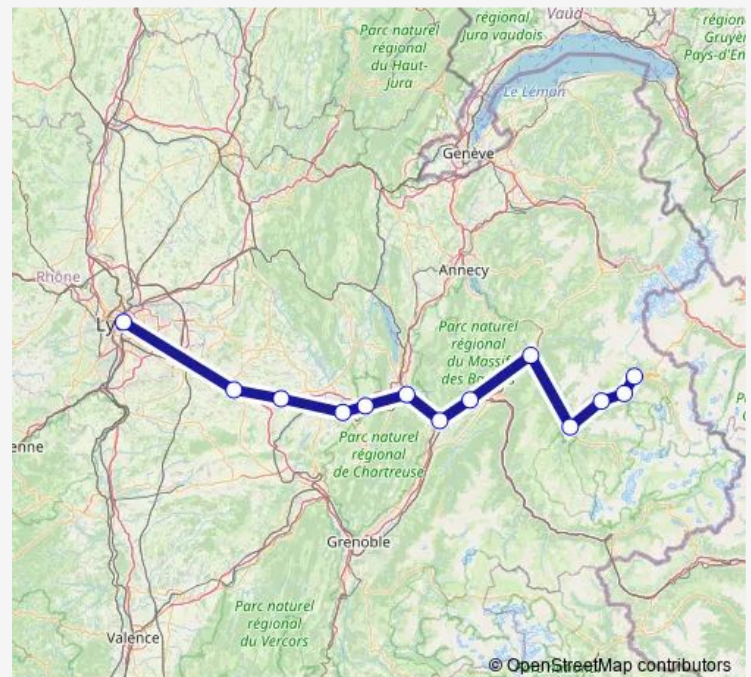

La Tour-du-Pin

Bourgoin-Jallieu

Lyon Part Dieu

Route schedule

Bourg-Saint-Maurice — Lyon Part Dieu

Monday —

Tuesday —

Wednesday 10:40-18:37

Thursday —

Friday —

Saturday 10:38-19:37

Sunday 10:39-18:37

Route info

Direction: Bourg-Saint-Maurice

Stops: 13

Trip Duration: 3 hour 35 min

■ TER — K41

BusMaps

Direction

Bourg-Saint-Maurice — Lyon Part Dieu

10 stops

[Open route schedule](#)

Bourg-Saint-Maurice

Landry

15:08

Sunday

—

Route info

Direction: Lyon Part Dieu

Stops: 10

Trip Duration: 3 hour 39 min

Direction