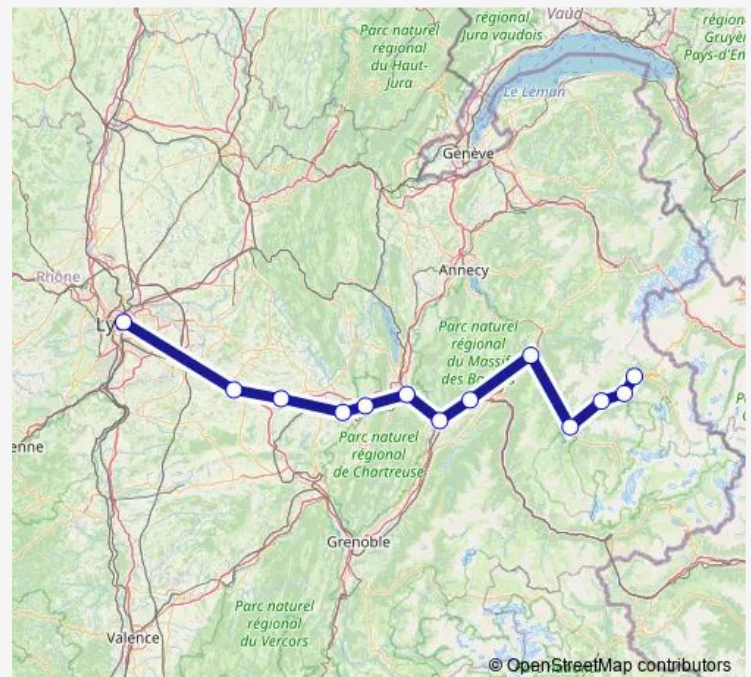

Rail Ter K41

[Go to website](#)

Direction

Bourg-Saint-Maurice — Lyon Part Dieu

13 stops

[Open route schedule](#)

Bourg-Saint-Maurice

Landry

Aime-la-Plagne

Moûtiers-Salins-Brides-les-Bai

Albertville

Saint-Pierre-d'Albigny

Montmélian

Chambéry-Challes-les-Eaux

Lépin-le-Lac-la-Bauche

Pont-de-Beauvoisin

La Tour-du-Pin

Bourgoin-Jallieu

Lyon Part Dieu

Route schedule

Bourg-Saint-Maurice — Lyon Part Dieu

Monday 10:40-18:37

Tuesday —

Wednesday —

Thursday —

Friday —

Saturday 10:38-19:37

Sunday 10:39-18:37

Route info

Direction: Bourg-Saint-Maurice

Stops: 13

Trip Duration: 3 hour 42 min

■ Ter — K41