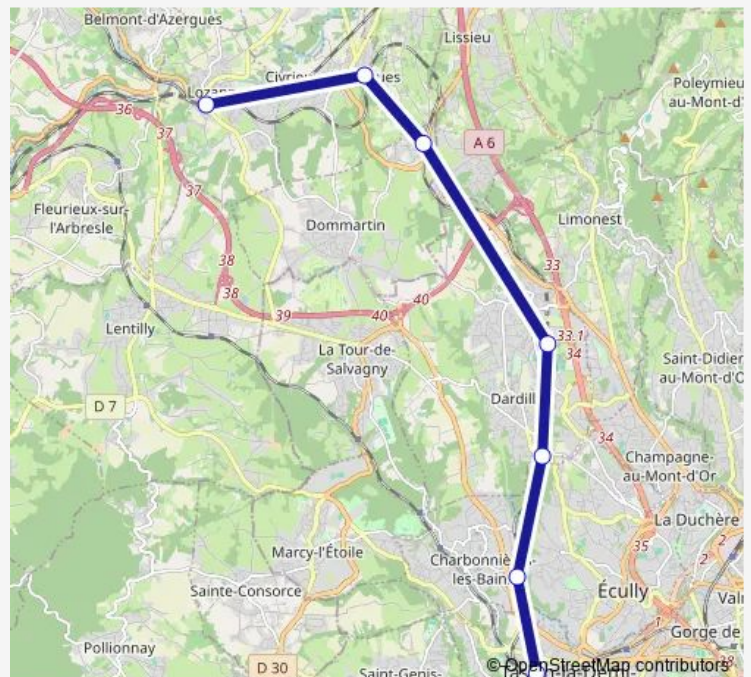

Tuesday 06:31

Wednesday 06:31

Thursday 06:31

Friday 06:31

Saturday 06:31

Sunday —

Route info

Direction: Tassin

Stops: 7

Trip Duration: 0 hour 23 min

■ TER — C29

Direction

Tassin — Lozanne

7 stops

[Open route schedule](#)

Tassin

Direction: Tassin

Stops: 7

Trip Duration: 0 hour 23 min

Direction

Lozanne — Tassin

7 stops

[Open route schedule](#)

Lozanne

Monday	07:00-20:00
Tuesday	07:00-20:00
Wednesday	07:00-20:00
Thursday	07:00-20:00
Friday	07:00-20:00
Saturday	07:00-20:00
Sunday	09:00-19:00

Route info

Direction: Lozanne

Stops: 7

Trip Duration: 0 hour 24 min