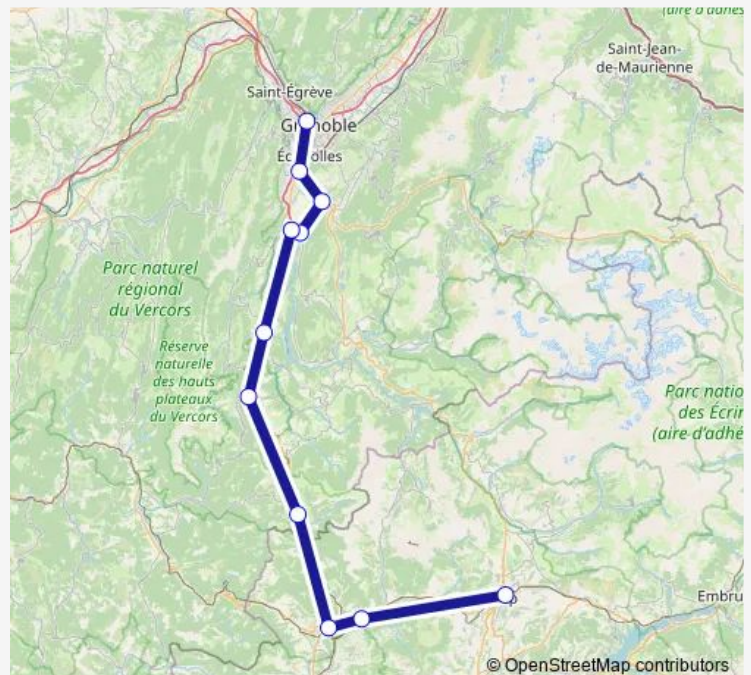

Saturday 10:20-18:09

Sunday 10:20-16:07

Route info

Direction: Grenoble

Stops: 11

Trip Duration: 2 hour 32 min

■ TER — P24

BusMaps

Direction

Gap — Grenoble

11 stops

[Open route schedule](#)

Gap

Veynes-Devoluy

Aspres-sur-Buech

Lus-la-Croix-Haute

Route info

Direction: Gap

Stops: 11

Trip Duration: 2 hour 30 min

Direction

Grenoble — Gap

11 stops

[Open route schedule](#)

Thursday 08:09

Friday 08:09

Saturday 08:09

Sunday 08:09

Route info

Direction: Grenoble

Stops: 11

Trip Duration: 2 hour 35 min