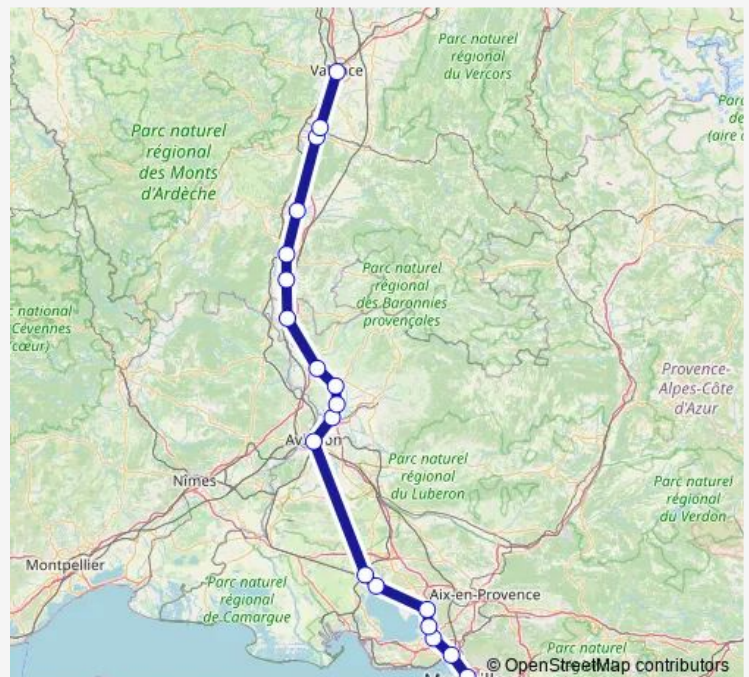

### Route schedule

Marseille-Saint-Charles — Valence

Monday —

Tuesday —

Wednesday —

Thursday —

Friday —

Saturday —

### Route info

Direction: Marseille-Saint-Charles

Stops: 19

Trip Duration: 3 hour 26 min

■ Ter — K4