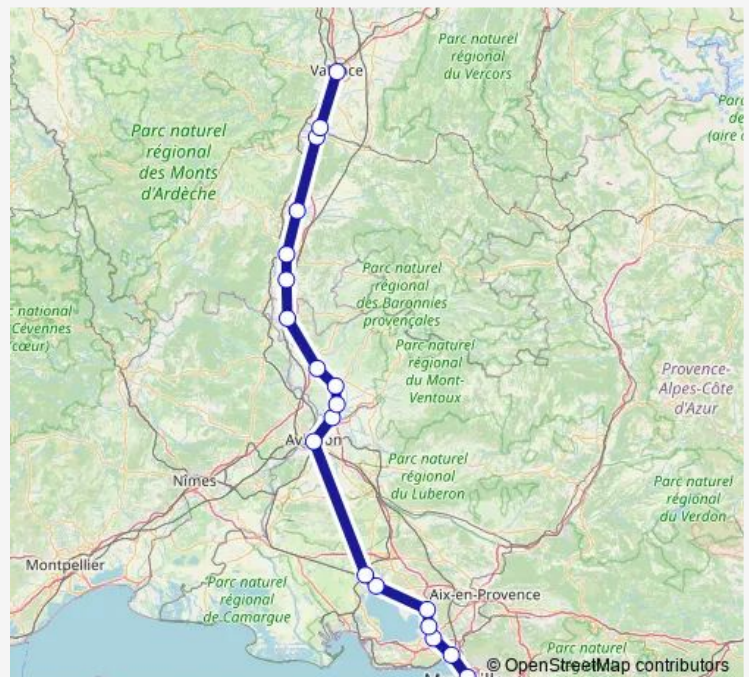

Saturday —

Sunday 13:38

Route info

Direction: Marseille-Saint-Charles

Stops: 19

Trip Duration: 3 hour 18 min

■ TER — K4

TER Rail time schedules and route maps are available in an offline PDF at busmaps.com. Use the busmaps.com website to see live bus times, train schedule or subway schedule, and step-by-step directions for all public transit in Marseille