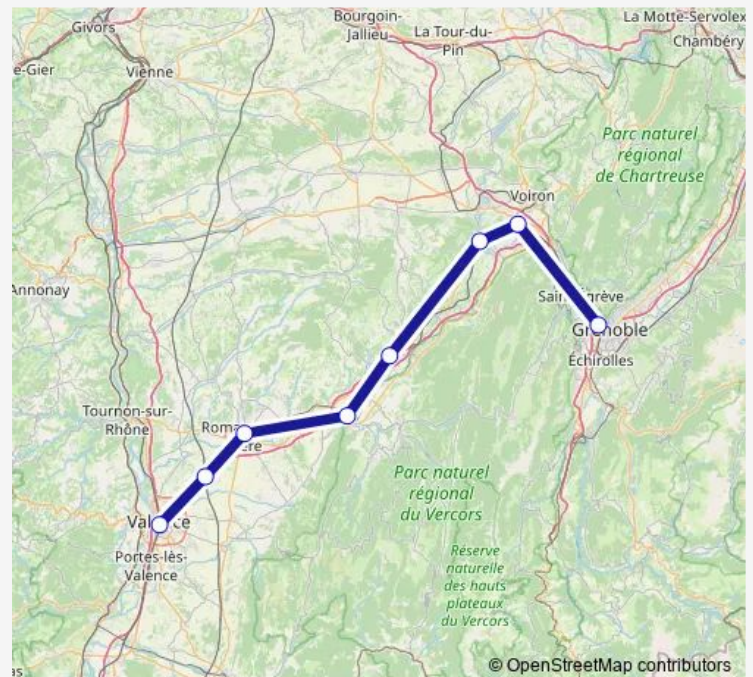

Rail TER K11

[Go to website](#)

Direction

Valence — Grenoble

8 stops

[Open route schedule](#)

Valence

Valence TGV Rhône-Alpes Sud

Monday 07:17-22:17

Tuesday 07:17-22:17

Wednesday 22:17

Thursday 07:17-22:17

Friday 07:17-22:17

Saturday —

Sunday 22:17

Route info

Direction: Valence

Stops: 8

Trip Duration: 1 hour 12 min

■ TER — K11

Direction

Grenoble — Valence

8 stops

[Open route schedule](#)

Route schedule

Grenoble — Valence

Monday	—
Tuesday	—
Wednesday	07:30
Thursday	—
Friday	—
Saturday	—
Sunday	07:30

Route info

Direction: Grenoble

Stops: 8

Trip Duration: 1 hour 13 min

Direction