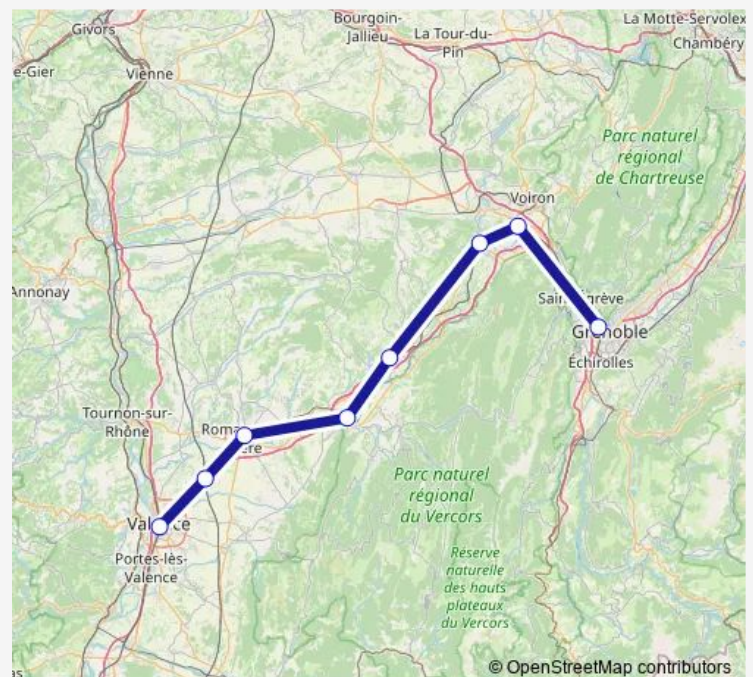

Monday 07:17-22:17

Tuesday 07:17-22:17

Wednesday 07:17-22:17

Thursday 07:17-22:17

Friday 07:17-22:17

Saturday —

Sunday 21:17-22:17

Route info

Direction: Valence

Stops: 8

Trip Duration: 1 hour 12 min

■ Ter — K11

Direction

Grenoble — Valence

8 stops

[Open route schedule](#)

Route schedule

Grenoble — Valence

Monday	07:30-12:30
Tuesday	12:30
Wednesday	12:30
Thursday	12:30
Friday	12:30
Saturday	—
Sunday	07:30

Route info

Direction: Grenoble

Stops: 8

Trip Duration: 1 hour 13 min

Direction

Grenoble — Valence

8 stops

[Open route schedule](#)

Grenoble

Moirans

Tullins-Fures

Vinay

St-Marcellin (Isère)