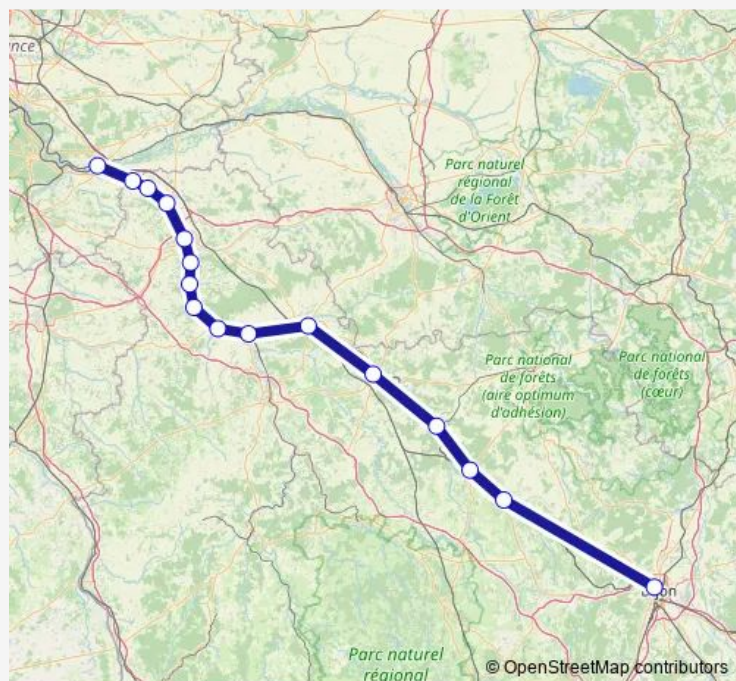

Rail TER K7

[Go to website](#)

Direction

Montereau — Dijon

16 stops

[Open route schedule](#)

Montereau

Villeneuve-la-Guyard

Saint-Florentin-Vergigny

Tonnerre

Nuits sous Ravières

Montbard

Les Laumes - Alésia

Dijon

Route schedule

Montereau — Dijon

Monday 05:58

Tuesday 05:58

Wednesday 05:58

Thursday 05:58

Friday 05:58

Saturday 05:58

Sunday —

Route info

Direction: Montereau

Stops: 16

Trip Duration: 2 hour 29 min

■ TER — K7

Direction

Montereau — Dijon

16 stops

[Open route schedule](#)