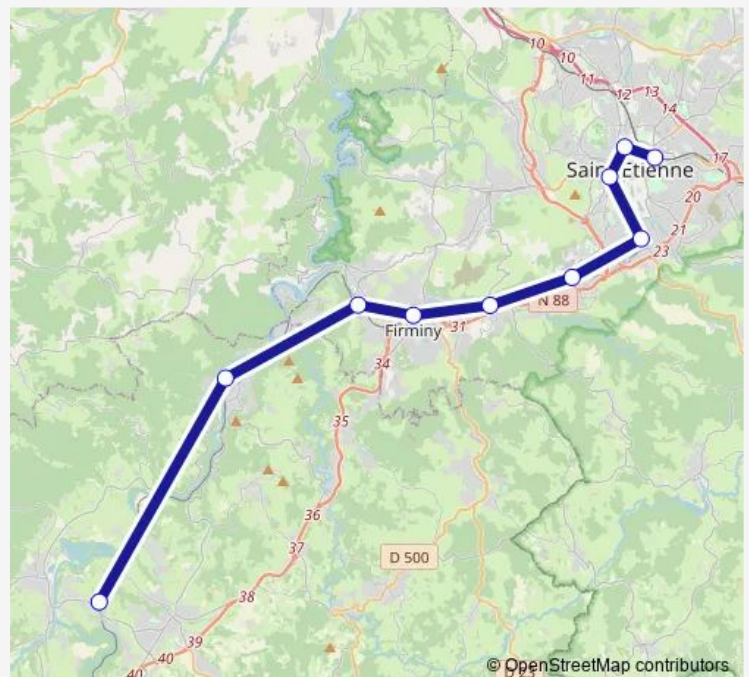

Rail Ter P28

[Go to website](#)

Direction

Saint-Étienne Châteaucreux — Bas - Monistrol

10 stops

[Open route schedule](#)

Saint-Étienne Châteaucreux

Saint-Étienne Carnot

Route schedule

Saint-Étienne Châteaucreux — Bas - Monistrol

Monday 06:59

Tuesday 06:59

Wednesday 06:59

Thursday 06:59

Friday 06:59

Saturday —

Sunday —

Route info

Direction: Saint-Étienne Châteaucreux

Stops: 10

Trip Duration: 0 hour 51 min

■ Ter — P28

BusMaps

Direction

Stops: 10

Trip Duration: 0 hour 46 min

Direction

Saint-Étienne Châteaucreux — Bas - Monistrol

10 stops

[Open route schedule](#)

Saint-Étienne Châteaucreux

Saint-Étienne Carnot