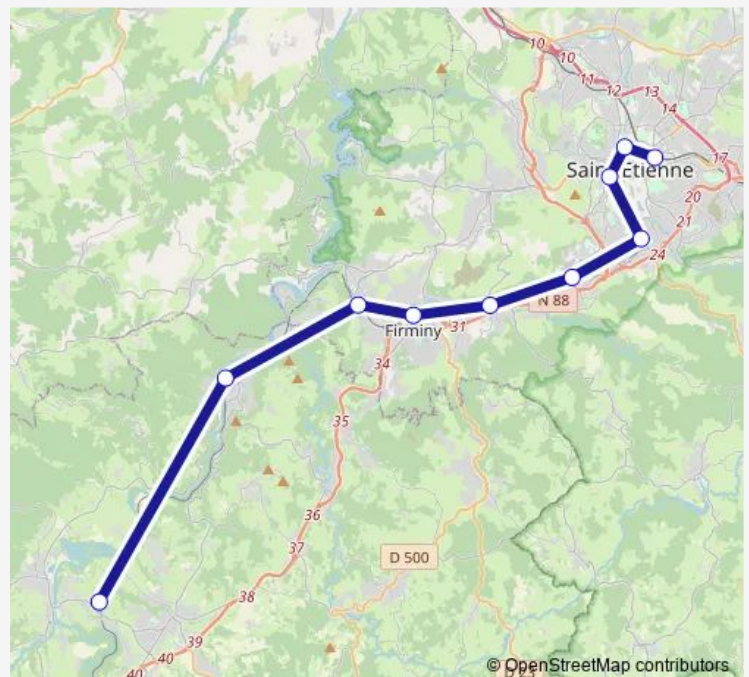

La Ricamarie

Le Chambon-Feugerolles

Firminy

Fraisses - Unieux

Aurec

Bas - Monistrol

Route schedule

Saint-Étienne Châteaucreux — Bas - Monistrol

Monday 06:59

Tuesday 06:59

Wednesday 06:59

Thursday 06:59

Friday 06:59

Saturday —

Sunday —

Route info

Direction: Saint-Étienne Châteaucreux

Stops: 10

Trip Duration: 0 hour 51 min

Direction

Bas - Monistrol — Saint-Étienne Châteaureux

10 stops

[Open route schedule](#)

Bas - Monistrol

Wednesday 16:20-19:20

Thursday 16:20-19:20

Friday 16:20

Saturday —

Sunday —

Route info

Direction: Saint-Étienne Châteaucreux

Stops: 10