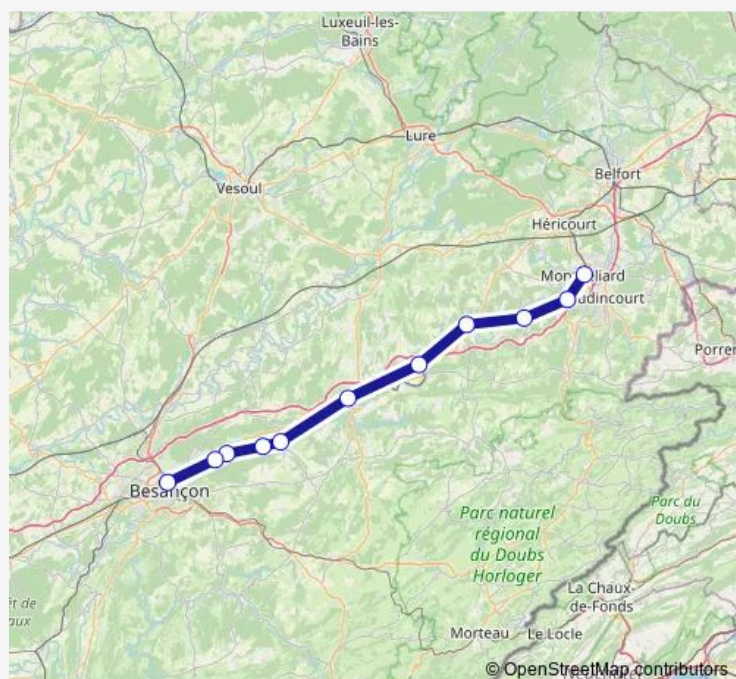

### Direction

Montbéliard — Besançon Viotte

11 stops

[Open route schedule](#)

Montbéliard

Voujeaucourt

Colombier-Fontaine

L'Isle-sur-le-Doubs

### Route schedule

Montbéliard — Besançon Viotte

Monday —

Tuesday —

Wednesday —

Thursday —

Friday —

Saturday —

### Route info

Direction: Montbéliard

Stops: 11

Trip Duration: 1 hour 8 min

■ Ter — C13

Ter Rail time schedules and route maps are available in an offline PDF at busmaps.com. Use the busmaps.com website to see live bus times, train schedule or subway schedule, and step-by-step directions for all public transit in Besancon