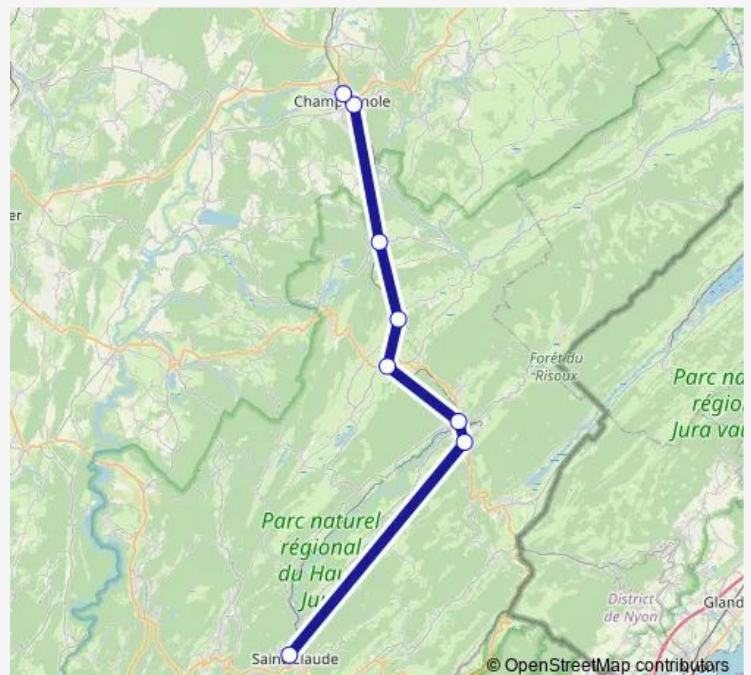

Rail Ter P8

[Go to website](#)

Direction

Champagnole — Saint-Claude

8 stops

[Open route schedule](#)

Champagnole

Champagnole Paul-Émile Victor

La Chaux-des-Crotenay

La Chaumusse - Fort-du-Plasne

Saint-Laurent-en-Grandvaux

Morbier

Morez

Saint-Claude

Route schedule

Champagnole — Saint-Claude

Monday —

Tuesday —

Wednesday 17:02

Thursday —

Friday —

Saturday —

Sunday —

Route info

Direction: Champagnole

Stops: 8

Trip Duration: 1 hour 24 min

■ Ter — P8

Direction

Champagnole — Saint-Claude

8 stops

[Open route schedule](#)