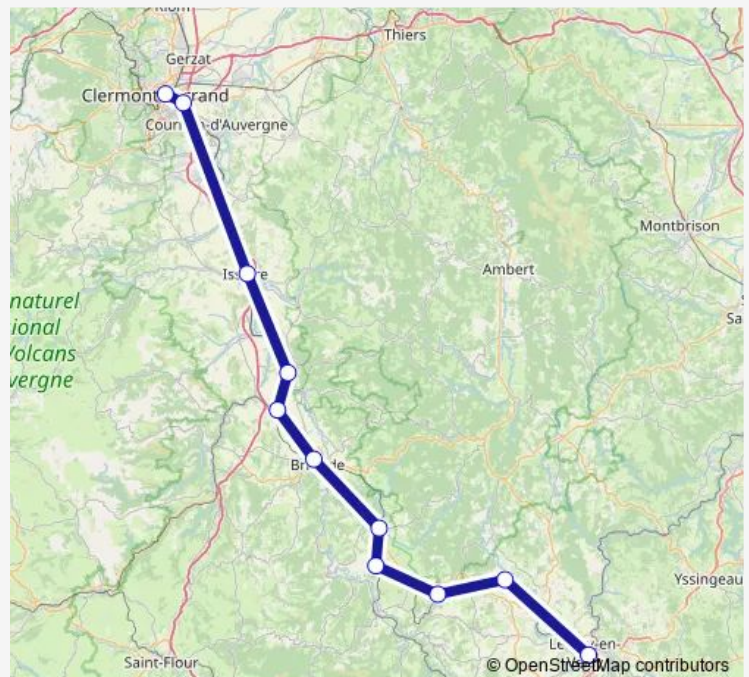

Saturday 09:49-17:58

Sunday 09:49-20:34

Route info

Direction: Clermont-Ferrand

Stops: 11

Trip Duration: 2 hour 12 min

■ Ter — P37

Direction

Le Puy-en-Velay — Clermont-Ferrand

13 stops

[Open route schedule](#)

Le Puy-en-Velay

Darsac

Lachaud-Curmillhac

Saint-Georges-d'Aurac

Paulhaguet

Wednesday 16:01

Thursday 12:10-16:01

Friday 16:01

Saturday 12:10-16:01

Sunday 16:01-19:53

Route info

Direction: Le Puy-en-Velay

Stops: 12