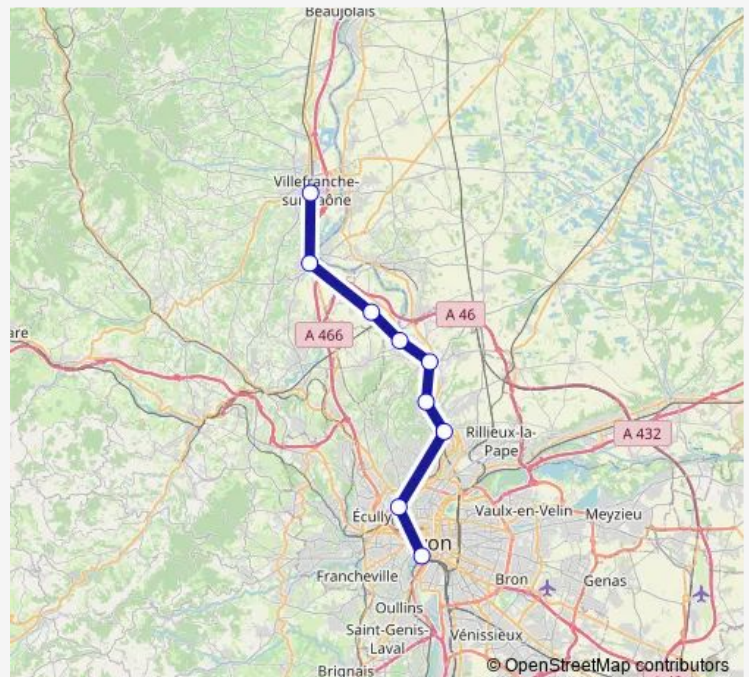

Rail Ter C24

[Go to website](#)

Direction

Lyon Perrache — Villefranche-sur-Saône

9 stops

[Open route schedule](#)

Lyon Perrache

Lyon Vaise

Lyon Perrache — Villefranche-sur-Saône

Monday 11:44-16:44

Tuesday 11:44-16:44

Wednesday 11:44-16:44

Thursday 11:44-16:44

Friday 11:44-16:44

Saturday 14:44-16:44

Sunday 15:44

Route info

Direction: Lyon Perrache

Stops: 9

Trip Duration: 0 hour 35 min

■ Ter — C24

Direction

Villefranche-sur-Saône — Lyon Perrache

9 stops

Monday	08:10-12:41
Tuesday	08:10-12:41
Wednesday	08:10-12:41
Thursday	06:11-12:41
Friday	08:10-12:41
Saturday	06:11-10:43
Sunday	—

Route info

Direction: Villefranche-sur-Saône

Stops: 9

Trip Duration: 0 hour 36 min