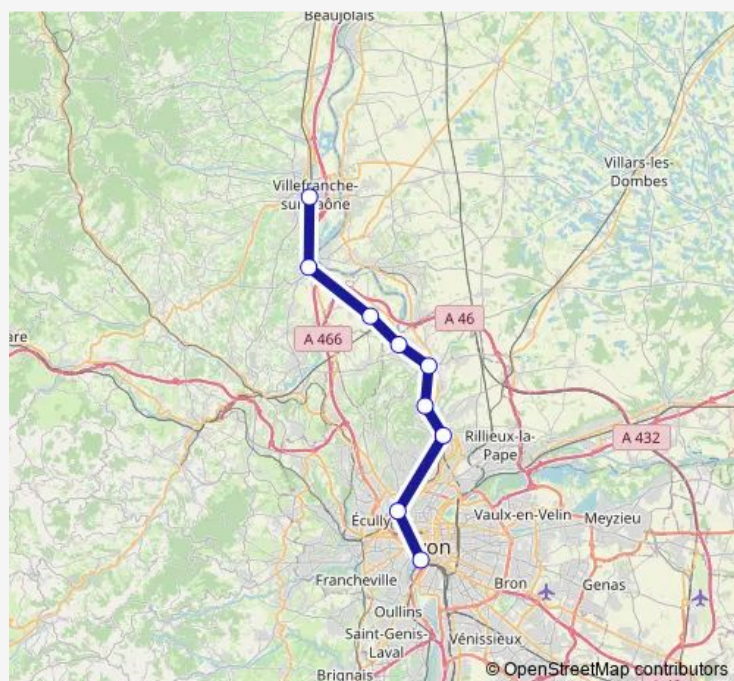

Rail TER C24

[Go to website](#)

Direction

Lyon Perrache — Villefranche-sur-Saône

9 stops

[Open route schedule](#)

Lyon Perrache

Lyon Vaise

Lyon Perrache — Villefranche-sur-Saône

Monday 14:44-20:44

Tuesday 14:44-20:44

Wednesday 14:44-16:44

Thursday 14:44-20:44

Friday 14:44-20:44

Saturday 14:44-16:44

Sunday 15:44

Route info

Direction: Lyon Perrache

Stops: 9

Trip Duration: 0 hour 35 min

■ TER — C24

BusMaps

Direction

Villefranche-sur-Saône — Lyon Perrache

Stops: 9

Trip Duration: 0 hour 35 min

Direction

Villefranche-sur-Saône — Lyon Perrache

9 stops

[Open route schedule](#)

Villefranche-sur-Saône

Anse