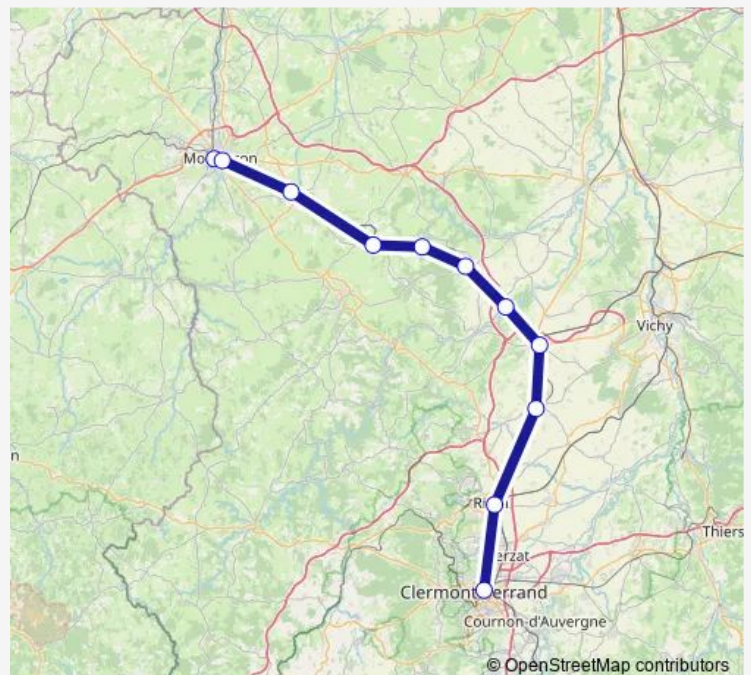

Rail TER P22

[Go to website](#)

Direction

Montluçon — Clermont-Ferrand

6 stops

[Open route schedule](#)

Montluçon

Commentry

Gannat

Aigueperse

Riom - Châtel-Guyon

Clermont-Ferrand

Route schedule

Montluçon — Clermont-Ferrand

Monday 10:38

Tuesday 10:38

Wednesday 10:38

Thursday 10:38

Friday 10:38

Saturday —

Sunday —

Route info

Direction: Montluçon

Stops: 6

Trip Duration: 1 hour 30 min

■ TER — P22