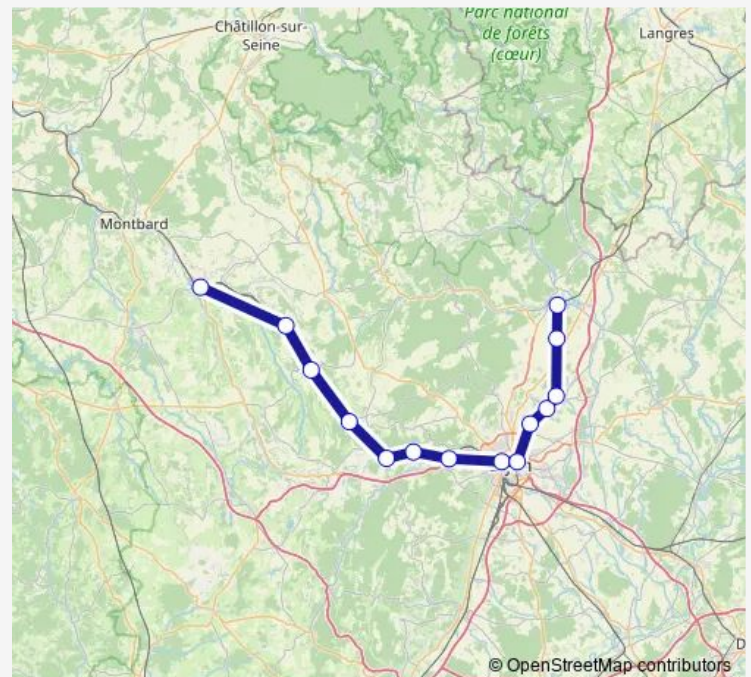

Thursday 05:33-19:05

Friday 05:33-19:05

Saturday 11:05-17:05

Sunday 17:05-19:05

Route info

Direction: Is-sur-Tille

Stops: 14

Trip Duration: 1 hour 16 min

■ Ter — P20

Direction

Les Laumes - Alésia — Is-sur-Tille

14 stops

[Open route schedule](#)

Les Laumes - Alésia

Thenissey

Verrey

09:38

Sunday

—

Route info

Direction: Les Laumes - Alésia

Stops: 14

Trip Duration: 1 hour 17 min

Direction

Is-sur-Tille

Route schedule

Les Laumes - Alésia — Is-sur-Tille

Monday 05:38-18:39

Tuesday 05:38-18:39

Wednesday 05:38-18:39

Thursday 05:38-18:39

Friday 05:38-18:39