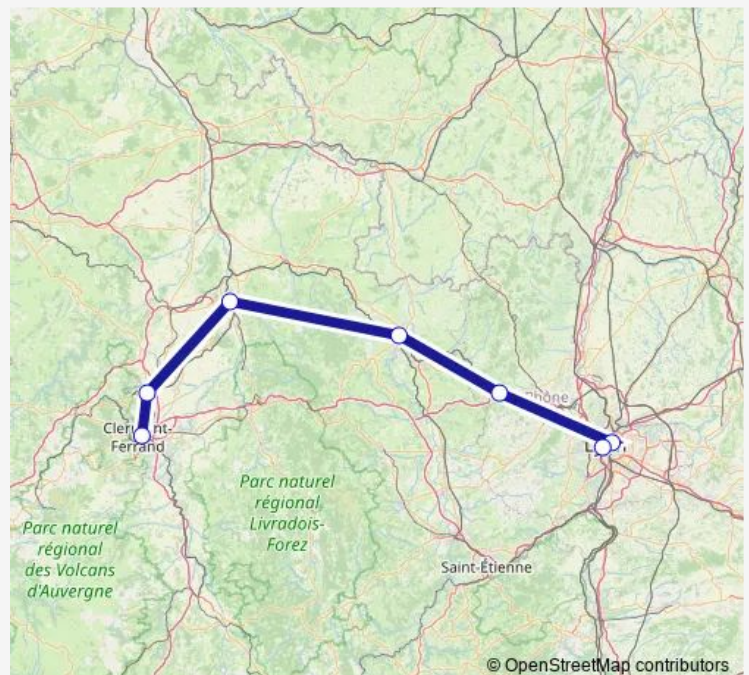

Wednesday 06:04

Thursday 06:04

Friday 06:04

Saturday —

Sunday —

Route info

Direction: Clermont-Ferrand

Stops: 7

Trip Duration: 2 hour 44 min

■ TER — K2

BusMaps

Direction

Clermont-Ferrand — Lyon Perrache

7 stops

[Open route schedule](#)

Clermont-Ferrand

Riom - Châtel-Guyon

Vichy

Roanne

Tarare

Lyon Part Dieu

Lyon Perrache

Route schedule

Clermont-Ferrand — Lyon Perrache

Monday	06:20-20:20
Tuesday	06:20-20:20
Wednesday	06:20-20:20
Thursday	06:20-20:20
Friday	06:20-20:20
Saturday	06:20-20:20
Sunday	11:20-20:20

Route info

Direction: Lyon Perrache

Stops: 7

Trip Duration: 2 hour 40 min