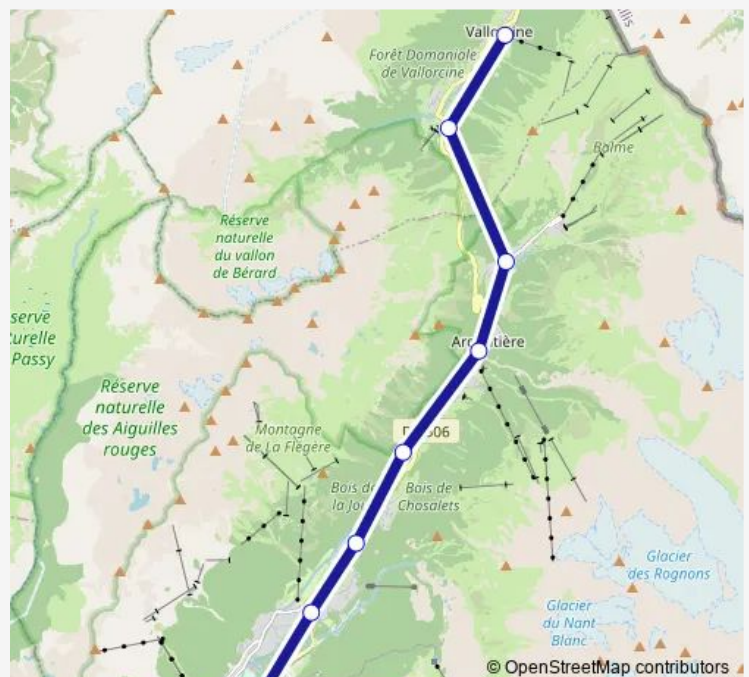

Rail Ter P52

[Go to website](#)

Direction

Chamonix-Mont-Blanc — Vallorcine (F)

8 stops

[Open route schedule](#)

Chamonix-Mont-Blanc

Les Praz-de-Chamonix

Monday 08:28-20:28

Tuesday 08:28-20:28

Wednesday 08:28-20:28

Thursday 08:28-20:28

Friday 08:28-20:28

Saturday 08:28-20:28

Sunday 08:28-20:28

Route info

Direction: Chamonix-Mont-Blanc

Stops: 8

Trip Duration: 0 hour 33 min

■ Ter — P52

Direction

Vallorcine (F) — Chamonix-Mont-Blanc

8 stops

[Open route schedule](#)