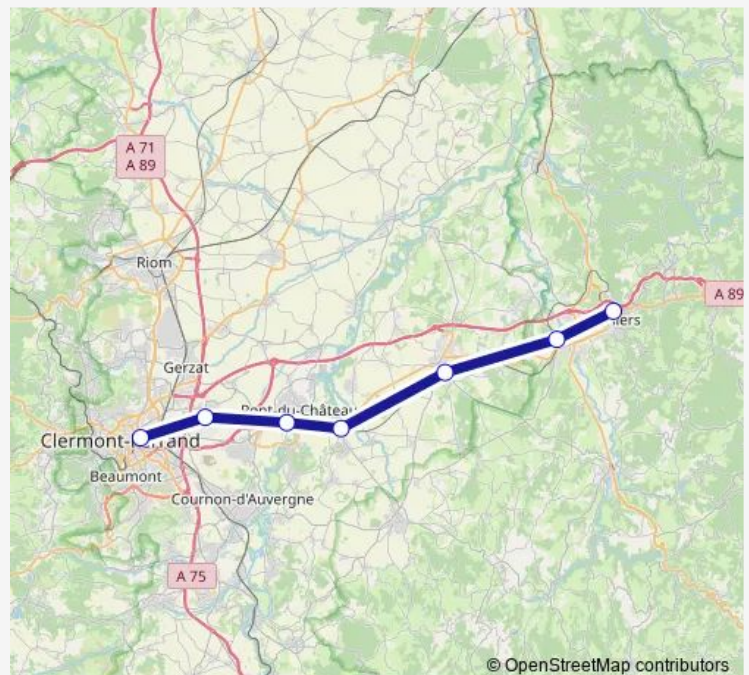

Rail Ter C10

[Go to website](#)**Direction**

Clermont-Ferrand — Thiers

7 stops

[Open route schedule](#)

Clermont-Ferrand

Aulnat Aéroport

Pont-du-Château

Wednesday 09:02-19:52

Thursday 09:02-19:52

Friday 09:02-19:52

Saturday 07:36-12:20

Sunday 12:20-18:28

Route info

Direction: Clermont-Ferrand

Stops: 7

Trip Duration: 0 hour 45 min

© OpenStreetMap contributors

■ Ter — C10

BusMaps

Direction

Thiers — Clermont-Ferrand

7 stops

[Open route schedule](#)

Route info

Direction: Thiers

Stops: 7

Trip Duration: 0 hour 46 min

Direction

Thiers — Clermont-Ferrand

7 stops

[Open route schedule](#)