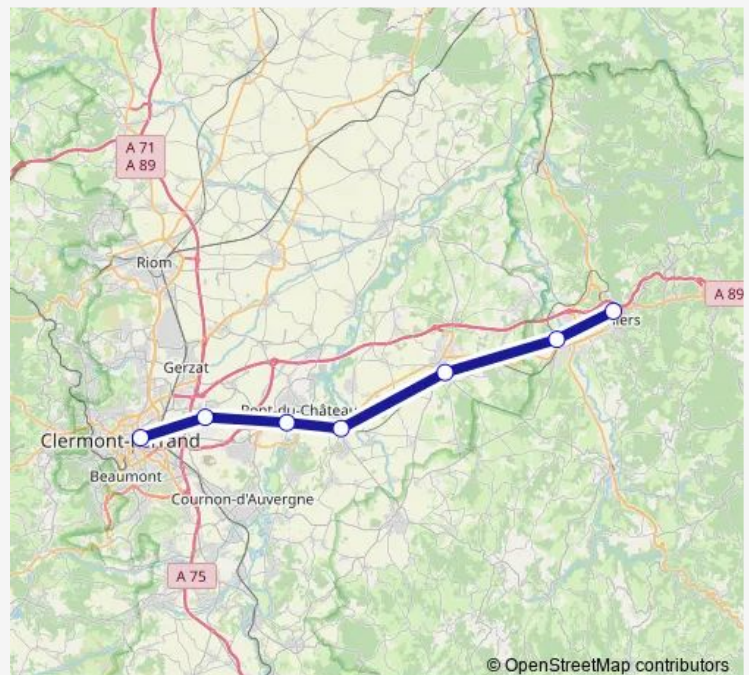

Rail TER C10

[Go to website](#)**Direction**

Clermont-Ferrand — Thiers

7 stops

[Open route schedule](#)

Clermont-Ferrand

Aulnat Aéroport

Pont-du-Château

Wednesday 09:02-19:52

Thursday 09:02-19:52

Friday 09:02-19:52

Saturday 07:36

Sunday 18:28

Route info

Direction: Clermont-Ferrand

Stops: 7

Trip Duration: 0 hour 43 min

■ TER — C10

Direction

Thiers — Clermont-Ferrand

7 stops

[Open route schedule](#)

Thiers

Pont-de-Dore

Tuesday 07:05-18:50

Wednesday 07:05-18:50

Thursday 07:05-18:50

Friday 07:05-18:50

Saturday 08:50-15:18

Sunday 08:50-15:18

Route info

Direction: Thiers