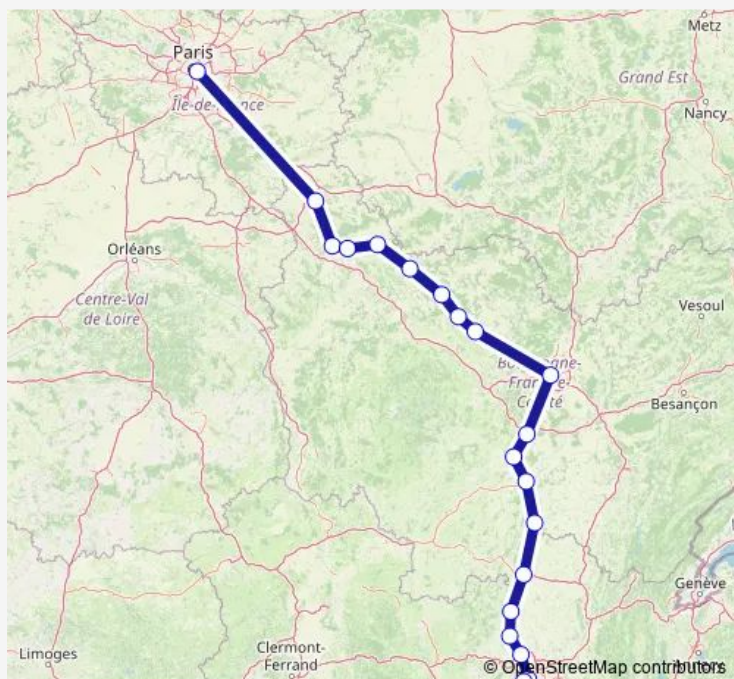

Sens

Paris-Bercy

Route schedule

Lyon Perrache — Paris-Bercy

Monday 05:00

Tuesday —

Wednesday —

Thursday —

Friday —

Saturday —

Sunday —

Route info

Direction: Lyon Perrache

Stops: 20

Trip Duration: 5 hour 27 min

■ TER — K7

Direction

Lyon Perrache — Paris-Bercy

20 stops

[Open route schedule](#)

Lyon Perrache

Lyon Part Dieu

Saint-Germain-au-Mont-d'Or

Villefranche-sur-Saône

—

Saturday

—

Sunday

17:04-17:29

Route info

Direction: Paris-Bercy

Stops: 20