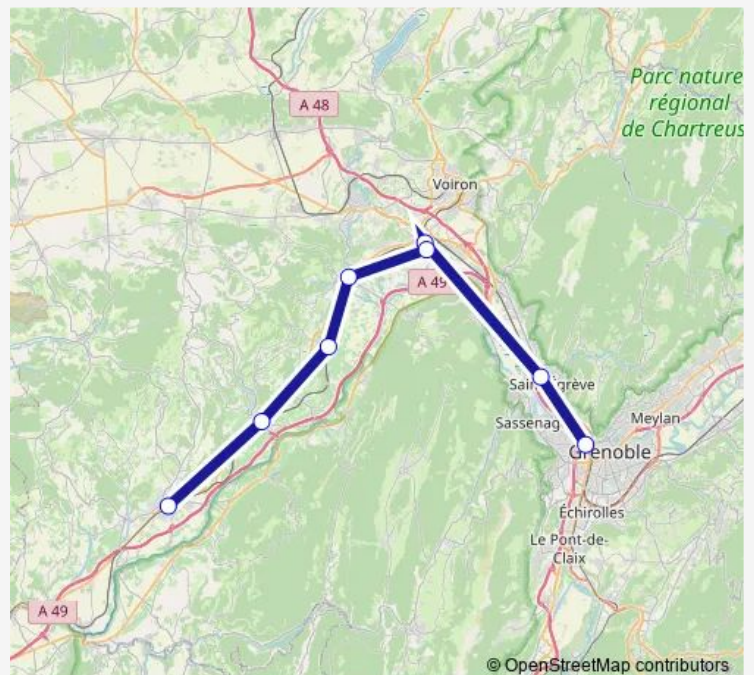

Rail TER C11

[Go to website](#)

Direction

St-Marcellin (Isère) — Grenoble

8 stops

[Open route schedule](#)

St-Marcellin (Isère)

Vinay

Monday 12:07-19:39

Tuesday 12:07-19:39

Wednesday 12:07-16:07

Thursday 12:07-19:39

Friday 12:07-19:39

Saturday 12:07-14:07

Sunday 12:07-16:07

Route info

Direction: St-Marcellin (Isère)

Stops: 8

Trip Duration: 0 hour 41 min

■ TER — C11

BusMaps

Direction

St-Marcellin (Isère) — Grenoble

8 stops

Direction

Grenoble — St-Marcellin (Isère)

8 stops

[Open route schedule](#)

Grenoble

Saint-Egrève-Saint-Robert

Moirans

Moirans-la-Galifette