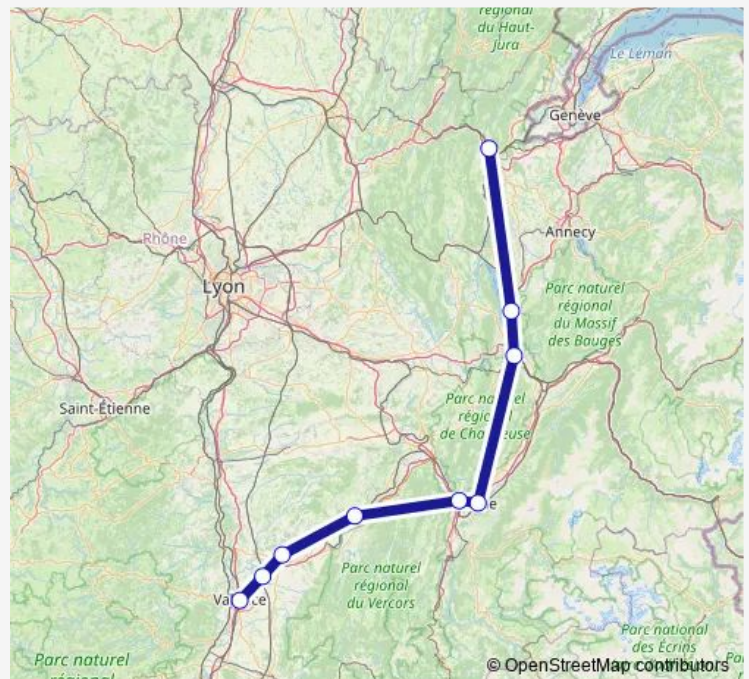

### Direction

Valence — Bellegarde-sur-Valserine

9 stops

[Open route schedule](#)

Valence

Valence TGV Rhône-Alpes Sud

Romans - Bourg-de-Péage

St-Marcellin (Isère)

Grenoble

Grenoble Universités-Gières

Chambéry-Challes-les-Eaux

Aix-les-Bains-le-Revard

Bellegarde-sur-Valserine

### Route schedule

Valence — Bellegarde-sur-Valserine

Monday 06:44-16:45

Tuesday 06:44-16:45

Wednesday 06:44-16:45

Thursday 06:44-16:45

Friday 06:44-16:45

Saturday 06:44-16:45

### Route info

Direction: Valence

Stops: 9

Trip Duration: 2 hour 46 min

■ TER — K11