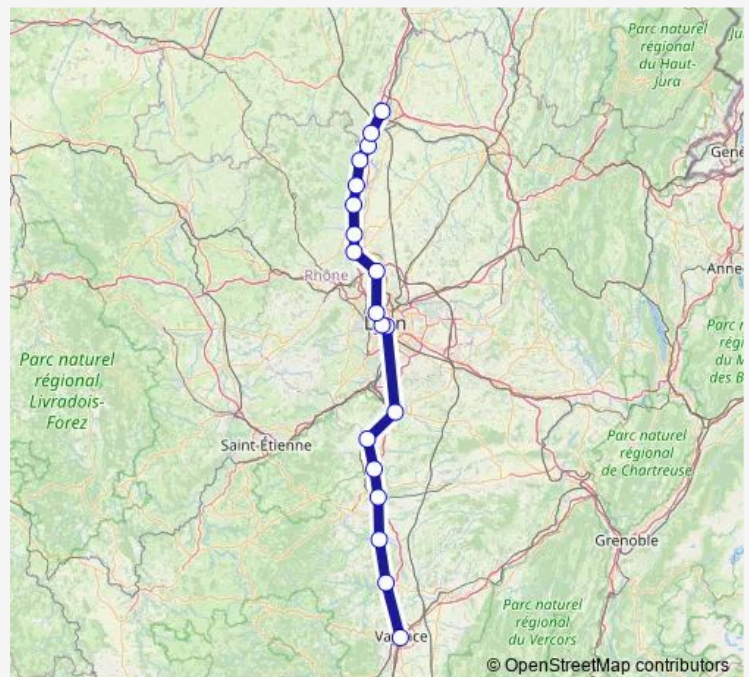

Thursday 18:05-18:06

Friday 18:05-18:06

Saturday 18:05-18:06

Sunday —

Route info

Direction: Valence

Stops: 23

Trip Duration: 2 hour 25 min

■ TER — K64

BusMaps

Crêches-sur-Saône

Mâcon

Direction

Valence — Mâcon

19 stops

[Open route schedule](#)

Valence

Tain-l'Hermitage - Tournon

Saint-Vallier sur Rhône

Saint-Rambert-d'Albon

Le Péage-de-Roussillon

Saint-Clair - Les Roches

Vienne

Lyon Jean Macé

Thursday 15:04-17:06

Friday 15:04-17:06

Saturday —

Sunday 07:02-07:04

Route info

Direction: Valence

Stops: 19

Trip Duration: 2 hour 22 min