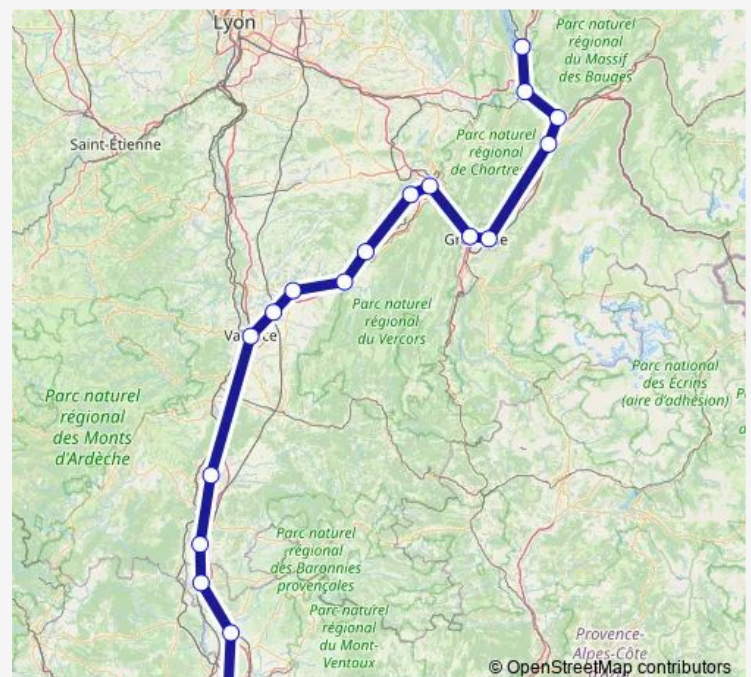

Bollène-la-Croisière

Pierrelatte

Montélimar

Valence

Valence TGV Rhône-Alpes Sud

Romans - Bourg-de-Péage

Saint-Hilaire-St-Nazaire

St-Marcellin (Isère)

Tullins-Fures

Moirans

Grenoble

Grenoble Universités-Gières

Pontcharra-sur-Bréda-Allevard

Montmélian

Chambéry-Challes-les-Eaux

Aix-les-Bains-le-Revard

Route schedule

Avignon Centre — Aix-les-Bains-le-Revard

Monday —

Tuesday —

Wednesday —

Thursday —

Friday —

Saturday —

Sunday 19:01

Route info

Direction: Avignon Centre

Stops: 18

Trip Duration: 3 hour 31 min

■ Ter — K21

Ter Rail time schedules and route maps are available in an offline PDF at busmaps.com. Use the busmaps.com website to see live bus times, train schedule or subway schedule, and step-by-step directions for all public transit in Grenoble