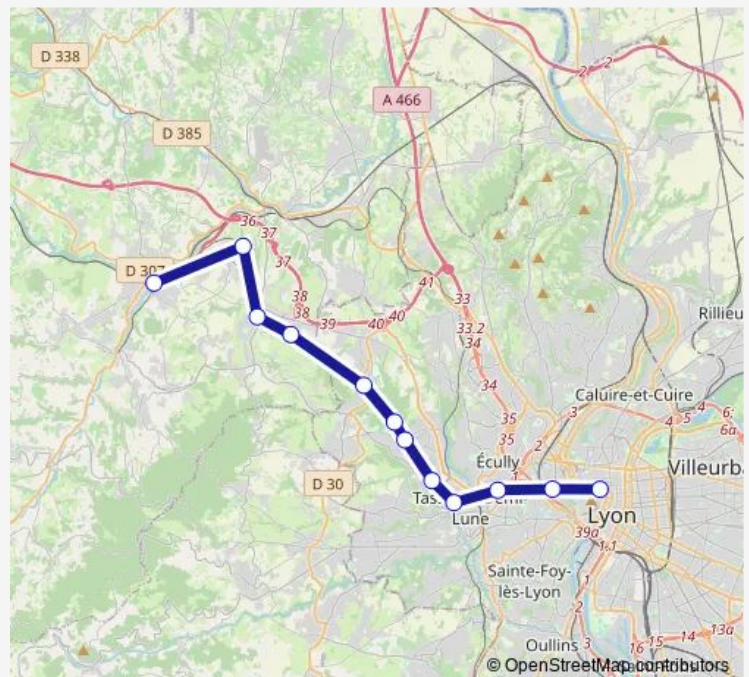

Rail TER C19

[Go to website](#)

Direction

Lyon Saint-Paul — L'Arbresle

12 stops

[Open route schedule](#)

Lyon Saint-Paul

Lyon Gorge de Loup

Friday 06:57-18:57

Saturday 09:12-10:12

Sunday 09:12-10:12

Route info

Direction: Lyon Saint-Paul

Stops: 12

Trip Duration: 0 hour 37 min

■ TER — C19

BusMaps

Direction

L'Arbresle — Lyon Saint-Paul

12 stops

[Open route schedule](#)

L'Arbresle

Fleurieux-sur-l'Arbresle

Lentilly

Thursday 06:27

Friday 06:27

Saturday —

Sunday —

Route info

Direction: Lyon Saint-Paul

Stops: 12

Trip Duration: 0 hour 37 min