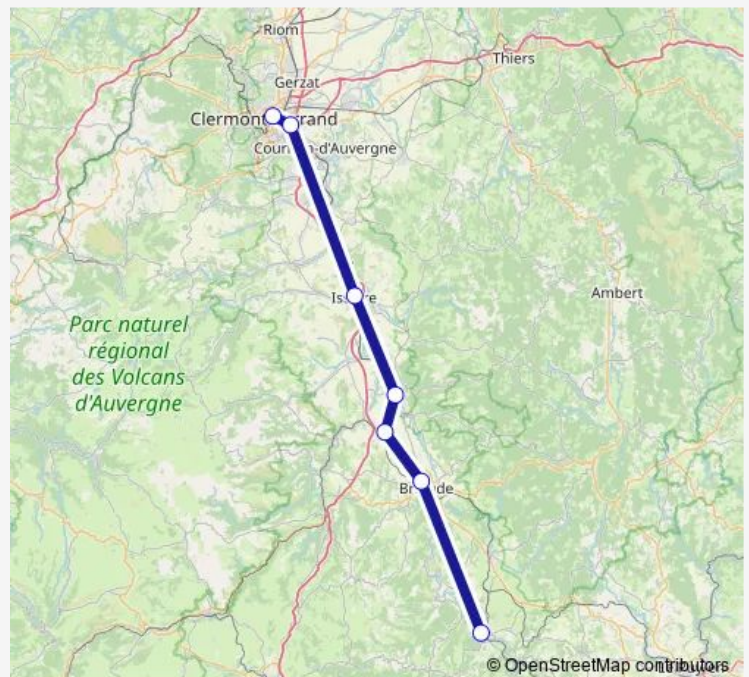

Rail Ter P17

[Go to website](#)

Direction

Clermont-Ferrand — Langeac

7 stops

[Open route schedule](#)

Clermont-Ferrand

Clermont la Pardieu

Tuesday 12:57

Wednesday 12:57

Thursday 12:57

Friday 12:57

Saturday 12:57

Sunday 12:57

Route info

Direction: Clermont-Ferrand

Stops: 7

Trip Duration: 1 hour 22 min

■ Ter — P17

Direction

Langeac — Clermont-Ferrand

8 stops

[Open route schedule](#)

Langeac

9 stops

[Open route schedule](#)

Langeac

Saint-Georges-d'Aurac

Brioude

Arvant

Brassac-les-Mines-Ste-Florine

Le Breuil-sur-Couze