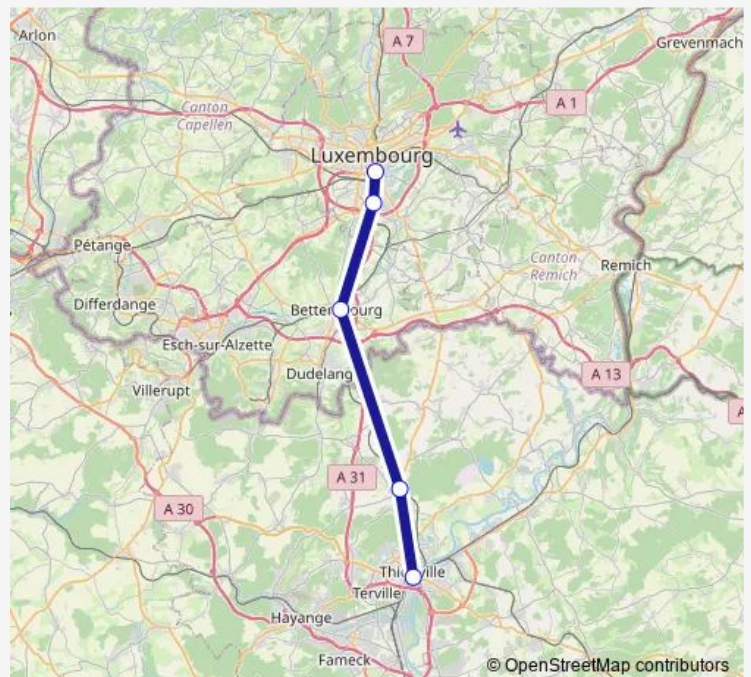

Rail Ter

[Go to website](#)

Direction

Luxembourg, Gare Centrale — Thionville, Gare

5 stops

[Open route schedule](#)

Luxembourg, Gare Centrale

Howald, Gare

Thursday 05:16-22:39

Friday 05:16-22:39

Saturday 05:51-22:56

Sunday 07:51-22:56

Route info

Direction: Luxembourg, Gare Centrale

Stops: 5

Trip Duration: 0 hour 26 min

■ Ter

Direction

Thionville, Gare — Luxembourg, Gare Centrale

5 stops

[Open route schedule](#)

Thionville, Gare

Hettange-Grande, Gare SnCF

Bettembourg, Gare

Howald, Gare

Luxembourg, Gare Centrale

Route schedule

Thionville, Gare — Luxembourg, Gare Centrale

Monday	05:19-23:18
Tuesday	05:19-23:18
Wednesday	05:19-23:18
Thursday	05:19-23:18
Friday	05:19-23:55
Saturday	06:57-23:55
Sunday	07:58-22:57