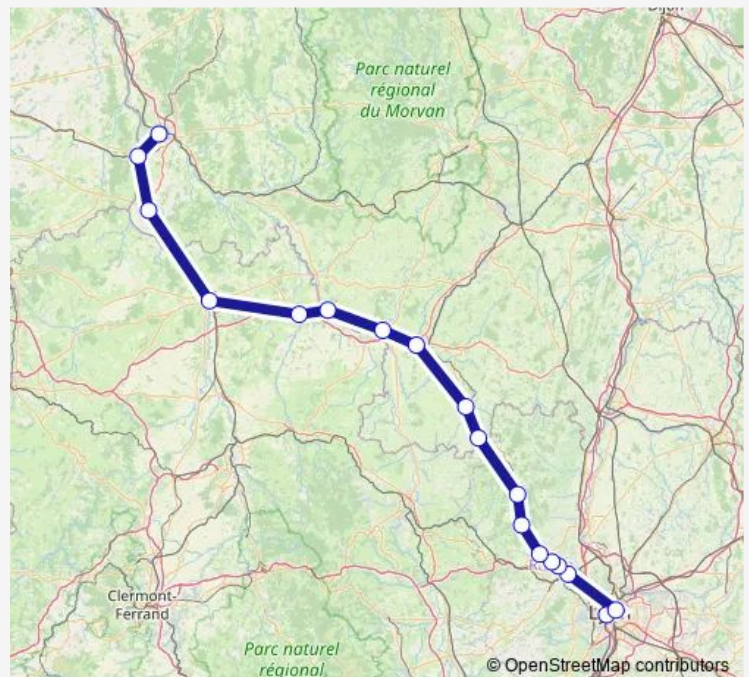

Rail TER P2

[Go to website](#)

Direction

Nevers — Lyon Perrache

18 stops

[Open route schedule](#)

Nevers
Saincaize
Saint-Pierre-le-Moûtier
Moulins sur Allier
Dompierre Sept Fons
Gilly-sur-Loire
Digoin
Paray-le-Monial
La Clayette - Baudemont
Chauffailles
Lamure-sur-Azergues
Chamelet
Bois-d'Oingt - Légny
Chessy
Châtillon d'Azergues
Lozanne
Lyon Part Dieu
Lyon Perrache

Route schedule

Nevers — Lyon Perrache

Monday	08:31
Tuesday	08:31
Wednesday	08:31
Thursday	08:31
Friday	08:31
Saturday	08:31
Sunday	08:31

Route info

Direction: Nevers

Stops: 18

Trip Duration: 3 hour 32 min

■ TER — P2

BusMaps

Direction

Lyon Perrache — Nevers

18 stops

[Open route schedule](#)

Lyon Perrache

Lyon Part Dieu

Lozanne

Route info

Direction: Lyon Perrache

Stops: 18

Trip Duration: 3 hour 59 min

Direction

Lyon Perrache — Nevers

18 stops

[Open route schedule](#)