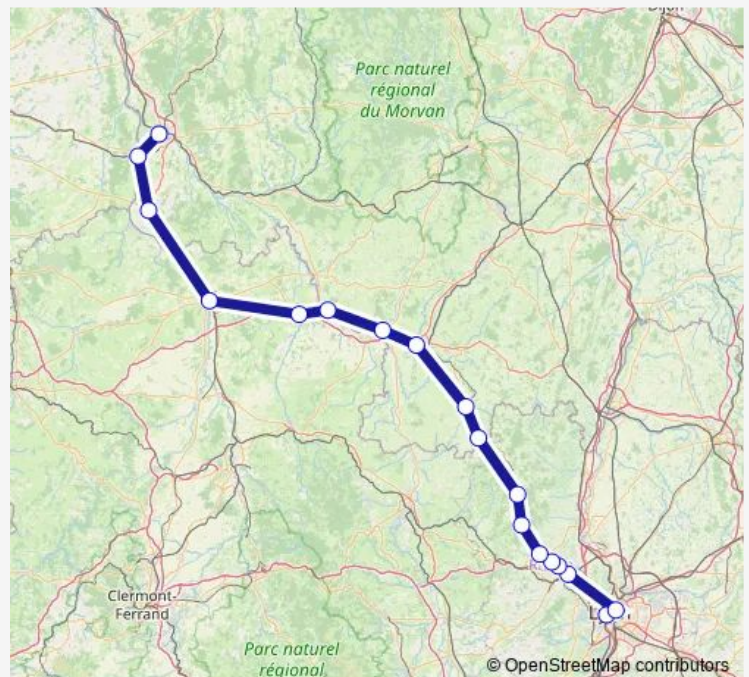

Lamure-sur-Azergues

Chamelet

Bois-d'Oingt - Légny

Chessy

Châtillon d'Azergues

Lozanne

Lyon Part Dieu

Lyon Perrache

Route schedule

Nevers — Lyon Perrache

Monday	08:31
Tuesday	08:31
Wednesday	08:31
Thursday	08:31
Friday	08:31
Saturday	08:31
Sunday	08:31

Route info

Direction: Nevers

Stops: 18

Trip Duration: 3 hour 32 min

■ Ter — P2

Direction

Lyon Perrache — Nevers

18 stops

[Open route schedule](#)

Lyon Perrache

Lyon Part Dieu

Lozanne

Châtillon d'Azergues

Monday 18:08

Tuesday 18:08

Wednesday 18:08

Thursday 18:08

Friday 18:08

Saturday —

Sunday —

Route info