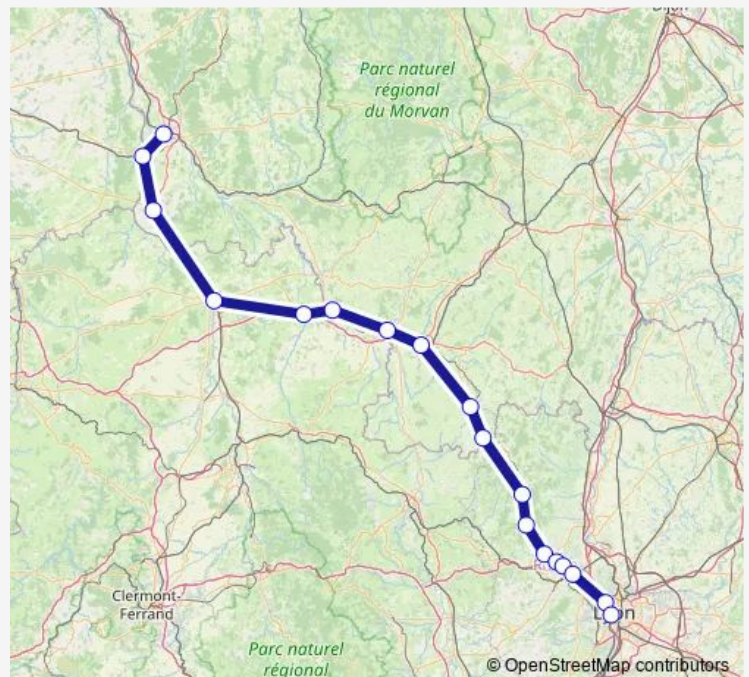

### Direction

Nevers — Lyon Perrache

18 stops

[Open route schedule](#)

Nevers

Saincaize

Saint-Pierre-le-Moûtier

Moulins sur Allier

### Route schedule

Nevers — Lyon Perrache

Monday	05:29
Tuesday	05:29
Wednesday	05:29
Thursday	05:29
Friday	05:29
Saturday	—
Sunday	—

### Route info

Direction: Nevers

Stops: 18

Trip Duration: 3 hour 21 min

■ TER — P2

TER Rail time schedules and route maps are available in an offline PDF at [busmaps.com](https://busmaps.com). Use the [busmaps.com](https://busmaps.com) website to see live bus times, train schedule or subway schedule, and step-by-step directions for all public transit in Lyon