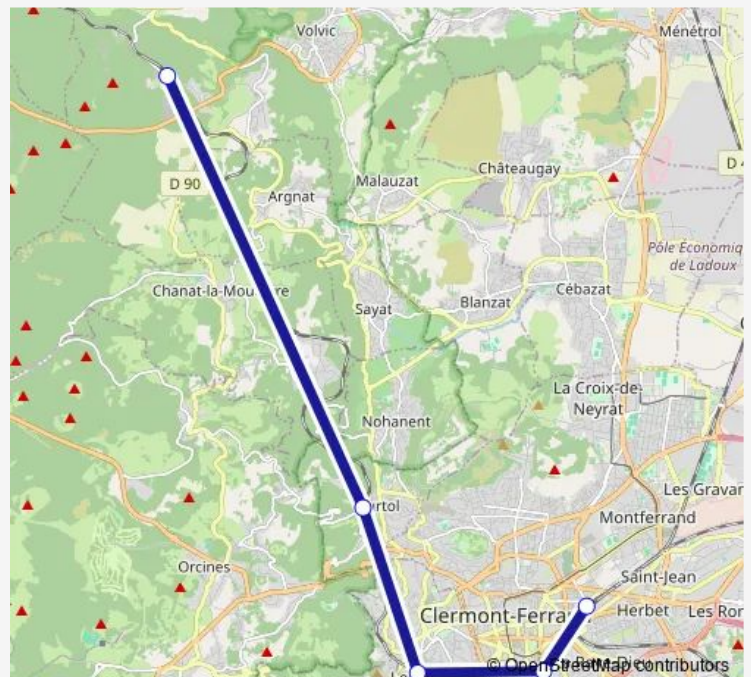

Rail Ter C40

[Go to website](#)

Direction

Clermont-Ferrand — Volvic

5 stops

[Open route schedule](#)

Clermont-Ferrand

Clermont la Rotonde

Route info

Direction: Clermont-Ferrand

Stops: 5

Trip Duration: 0 hour 26 min

■ Ter — C40

Direction

Volvic — Clermont-Ferrand

5 stops

Monday	06:54
Tuesday	06:54
Wednesday	06:54
Thursday	06:54
Friday	06:54
Saturday	—
Sunday	—

Route info

Direction: Volvic

Stops: 5

Trip Duration: 0 hour 26 min

Direction

Volvic — Clermont-Ferrand

5 stops

Monday	08:05-18:11
Tuesday	08:05-18:11
Wednesday	08:05-18:11
Thursday	08:05-18:11
Friday	08:05-18:11
Saturday	09:12-18:11
Sunday	09:12-18:11

Route info

Direction: Volvic

Stops: 5

Trip Duration: 0 hour 28 min