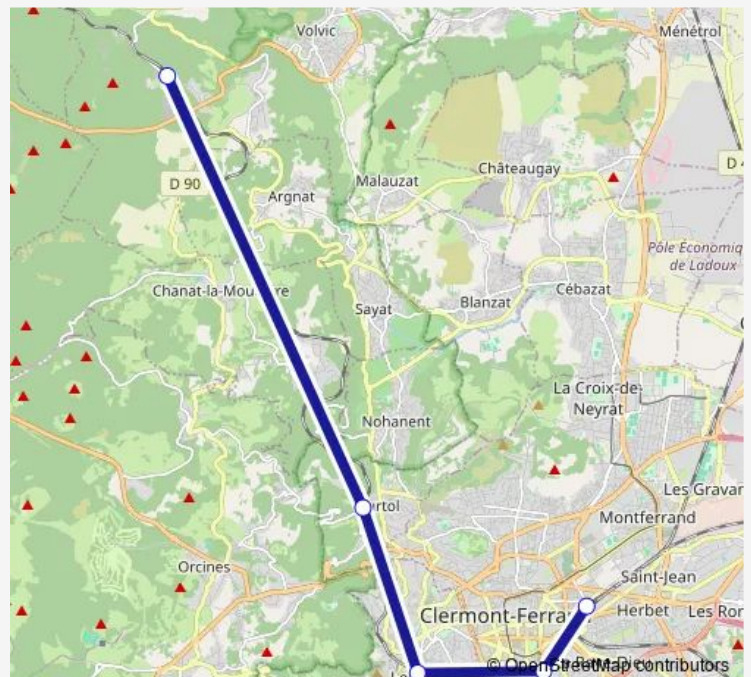

### Direction

Clermont-Ferrand — Volvic

5 stops

[Open route schedule](#)

Clermont-Ferrand

Clermont la Rotonde

Royat - Chamalières

Durtol - Nohanent

### Route schedule

Clermont-Ferrand — Volvic

Monday 06:21-17:38

Tuesday 06:21-17:38

Wednesday 06:21-17:38

Thursday 06:21-17:38

Friday 06:21-17:38

Saturday 07:31-17:38

### Route info

Direction: Clermont-Ferrand

Stops: 5

Trip Duration: 0 hour 26 min

■ TER — C40

BusMaps

## Route info

Direction: Volvic

Stops: 5

Trip Duration: 0 hour 26 min