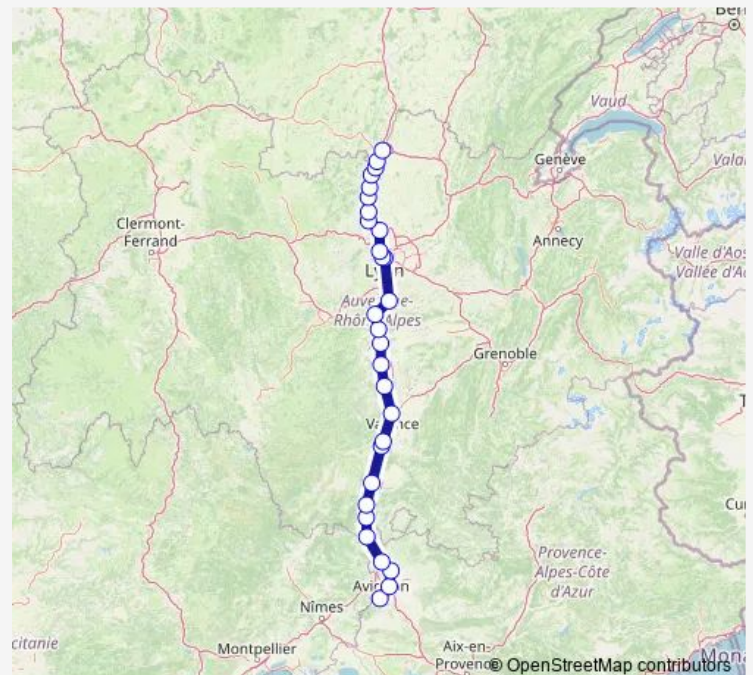

Lyon Perrache

Lyon Vaise

Saint-Germain-au-Mont-d'Or

Route schedule

Avignon Centre — Mâcon

Monday 05:40

Tuesday 05:40

Wednesday —

Thursday 05:40

Friday 05:40

Saturday 05:40

Sunday —

Route info

Direction: Avignon Centre

Stops: 29

Trip Duration: 3 hour 44 min

■ TER — K24

BusMaps

Anse

Villefranche-sur-Saône

Saint-Georges-de-Reneins

Belleville sur Saône

Romanèche-Thorins

Pontanevaux

Route info

Direction: Avignon Centre

Stops: 29

Trip Duration: 3 hour 44 min

Romanèche-Thorins

Pontanevaux

Crêches-sur-Saône

Mâcon