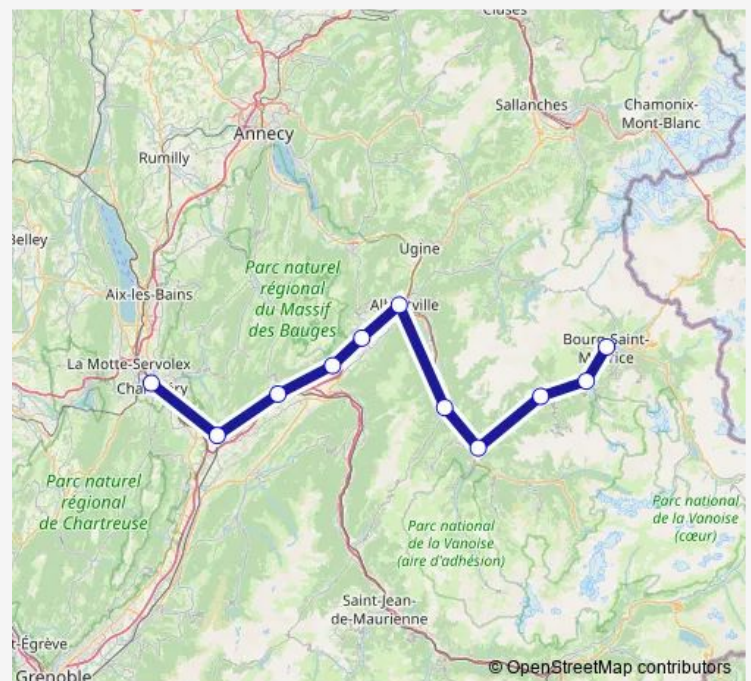

Rail TER P41

[Go to website](#)

Direction

Bourg-Saint-Maurice — Chambéry-Challes-les-Eaux

11 stops

[Open route schedule](#)

Bourg-Saint-Maurice

Landry

Chambéry-Challes-les-Eaux

Route schedule

Bourg-Saint-Maurice — Chambéry-Challes-les-Eaux

Monday	05:13-10:13
Tuesday	05:13-10:13
Wednesday	05:13-10:13
Thursday	05:13-10:13
Friday	05:13-10:13
Saturday	—
Sunday	—

Route info

Direction: Bourg-Saint-Maurice

Stops: 11

Trip Duration: 1 hour 54 min

■ TER — P41

BusMaps

Direction

Chambéry-Challes-les-Eaux — Bourg-Saint-Maurice

11 stops

[Open route schedule](#)

Chambéry-Challes-les-Eaux

Montmélian

Saint-Pierre-d'Albigny

Grésy-sur-Isère

Frontenex

Albertville