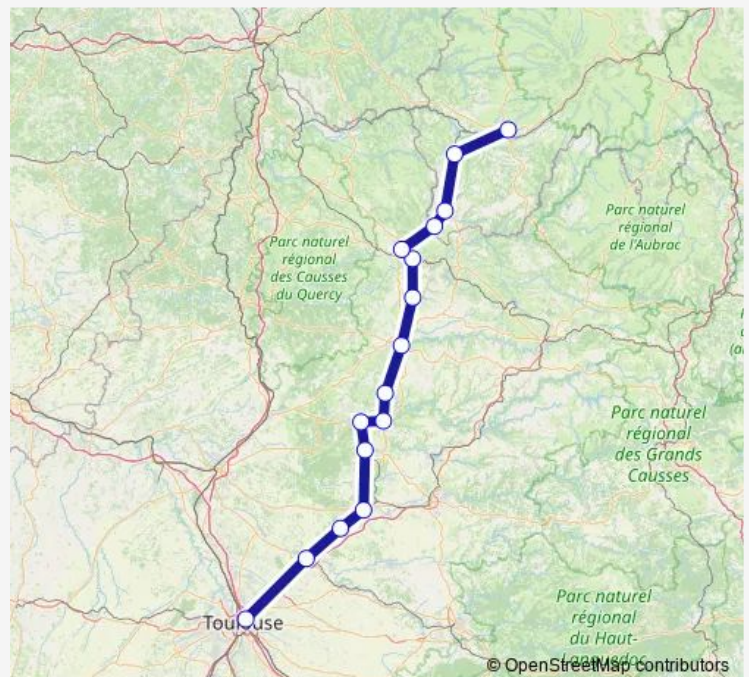

Route schedule

Aurillac — Toulouse-Matabiau

Monday 16:49

Tuesday 16:49

Wednesday 16:49

Thursday 16:49

Friday 16:49

Saturday 16:49

Sunday 16:49

Route info

Direction: Aurillac

Stops: 18

Trip Duration: 3 hour 42 min

■ TER — P27

Direction

Toulouse-Matabiau — Aurillac

17 stops

[Open route schedule](#)

Toulouse-Matabiau

St-Sulpice Tarn

Lisle-sur-Tarn

Gaillac

Cordes-Vindrac

Lexos