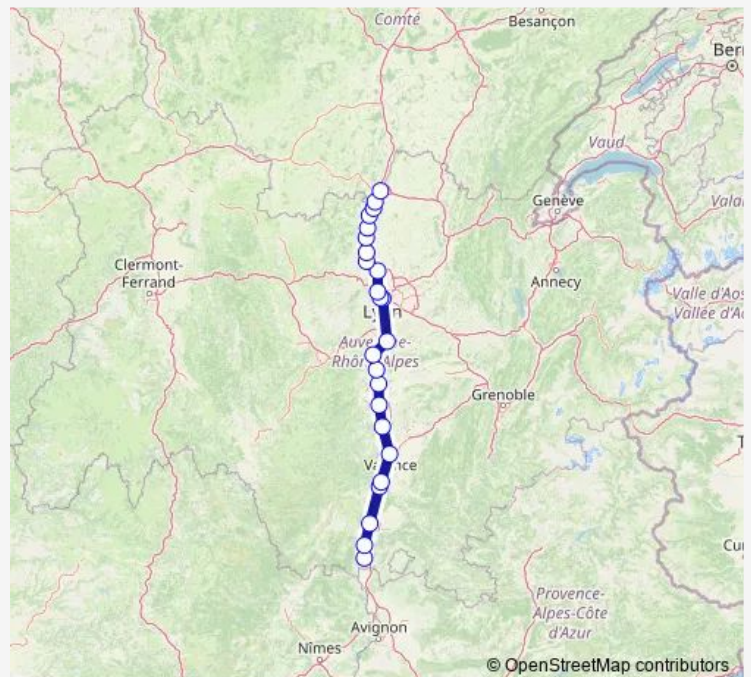

Thursday —

Friday —

Saturday —

Sunday 17:20

Route info

Direction: Pierrelatte

Stops: 28

Trip Duration: 3 hour 10 min

■ TER — K64

BusMaps

Villefranche-sur-Saône

Saint-Georges-de-Reneins

Belleville sur Saône

Romanèche-Thorins

Pontanevaux

Crêches-sur-Saône

Friday

—

Saturday

—

Sunday

17:20

Route info

Direction: Pierrelatte

Saturday —

Sunday —

Route info

Direction: Pierrelatte

Stops: 24

Trip Duration: 3 hour 4 min

TER Rail time schedules and route maps are available in an offline PDF at busmaps.com. Use the busmaps.com website to see live bus times, train schedule or subway schedule, and step-by-step directions for all public transit in Lyon