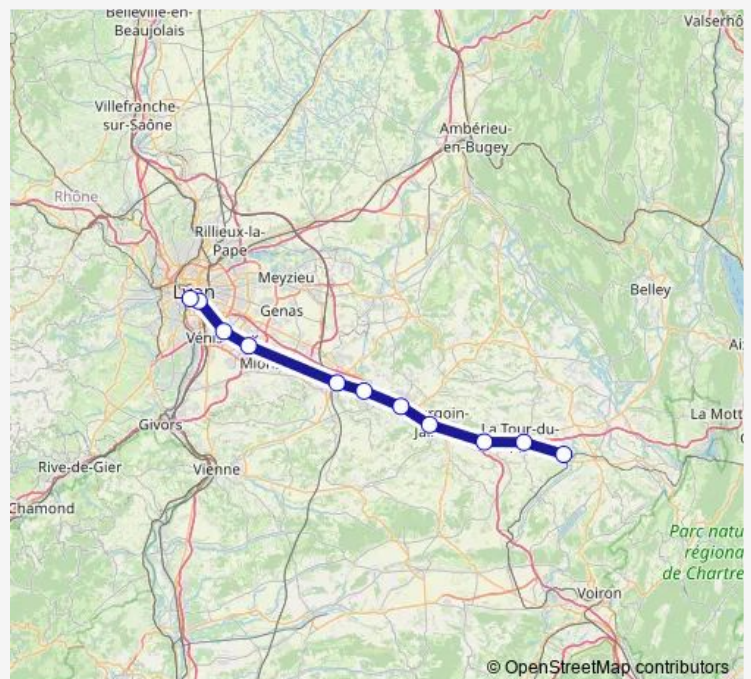

Rail Ter C26

[Go to website](#)

Direction

St-André-le-Gaz — Lyon Perrache

11 stops

[Open route schedule](#)

St-André-le-Gaz

La Tour-du-Pin

Saturday 06:08

Sunday —

Route info

Direction: St-André-le-Gaz

Stops: 11

Trip Duration: 0 hour 55 min

■ Ter — C26

BusMaps

Direction

St-André-le-Gaz — Lyon Perrache

11 stops

[Open route schedule](#)

St-André-le-Gaz

La Tour-du-Pin

Cessieu

Bourgoin-Jallieu

Thursday 05:57-21:57

Friday 05:57-21:57

Saturday 06:57-21:57

Sunday 08:57-20:57

Route info

Direction: Lyon Perrache

Stops: 11

Trip Duration: 0 hour 55 min