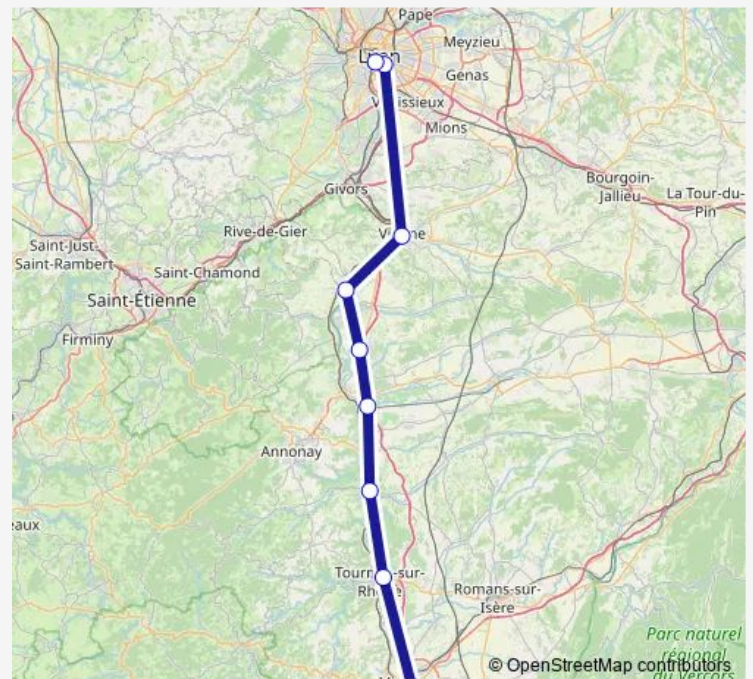

Rail TER K44

[Go to website](#)

Direction

Lyon Perrache — Valence

9 stops

[Open route schedule](#)

Lyon Perrache

Lyon Jean Macé

Vienne

Saint-Clair - Les Roches

Le Péage-de-Roussillon

Saint-Rambert-d'Albon

Saint-Vallier sur Rhône

Tain-l'Hermitage - Tournon

Valence

Route schedule

Route info

Direction: Lyon Perrache

Stops: 9

Trip Duration: 1 hour 13 min

■ TER — K44

BusMaps

Direction

Valence — Lyon Perrache

9 stops

[Open route schedule](#)

Valence

Tain-l'Hermitage - Tournon

Saint-Vallier sur Rhône

Saint-Rambert-d'Albon

Le Péage-de-Roussillon

Saint-Clair - Les Roches