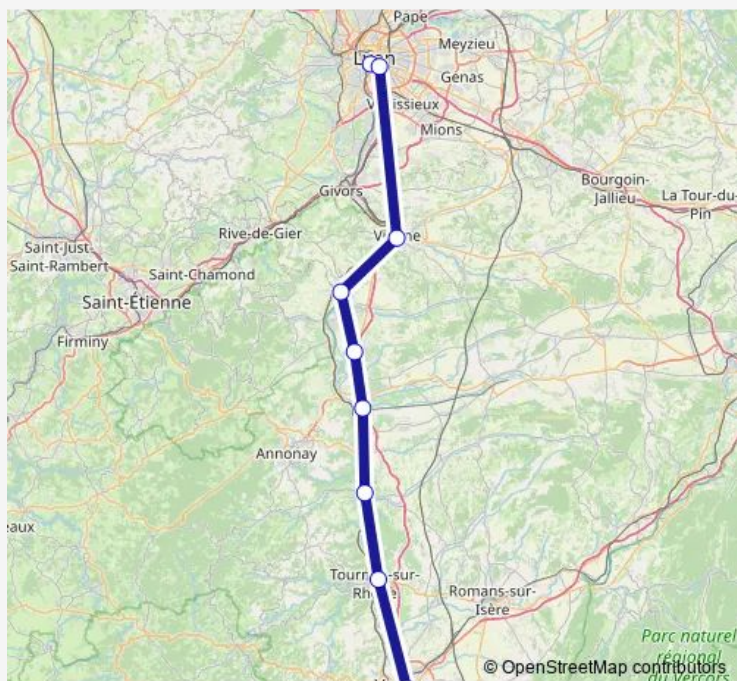

Saint-Clair - Les Roches

Le Péage-de-Roussillon

Saint-Rambert-d'Albon

Saint-Vallier sur Rhône

Tain-l'Hermitage - Tournon

Valence

Route schedule

Lyon Perrache — Valence

Monday 05:39-19:11

Tuesday 05:39-19:11

Wednesday 05:39-19:11

Thursday 05:39-19:11

Friday 05:39-19:11

Saturday 05:39-16:39

Sunday 16:39-18:39

Route info

Direction: Lyon Perrache

Stops: 9

Trip Duration: 1 hour 13 min

■ Ter — K44

Direction

Valence — Lyon Perrache

9 stops

[Open route schedule](#)

9 stops

[Open route schedule](#)

Valence

Tain-l'Hermitage - Tournon

Saint-Vallier sur Rhône

Saint-Rambert-d'Albon

Le Péage-de-Roussillon

Saint-Clair - Les Roches