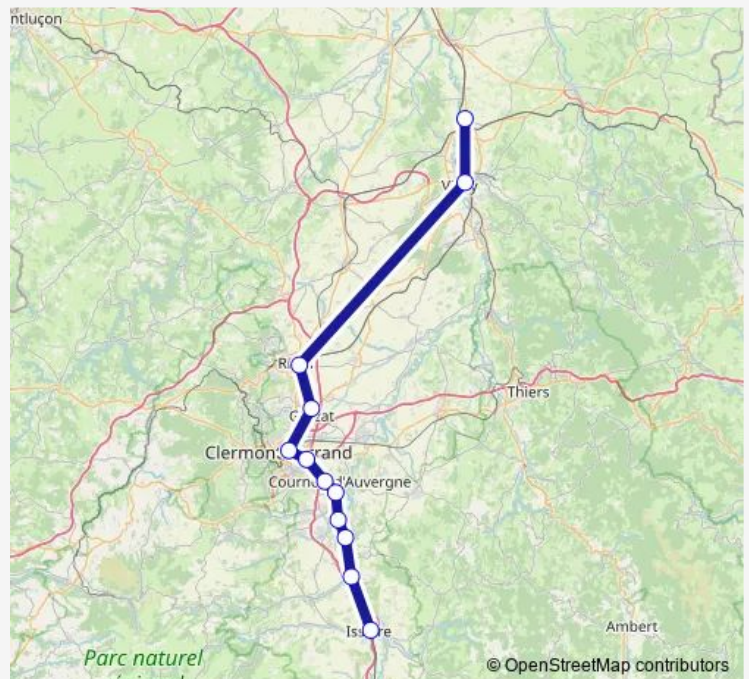

Rail TER C71

[Go to website](#)**Direction**

Saint-Germain-des-Fossés — Issoire

12 stops

[Open route schedule](#)

Saint-Germain-des-Fossés

Vichy

Riom - Châtel-Guyon

Saturday 11:29

Sunday —

Route info

Direction: Saint-Germain-des-Fossés

Stops: 12

Trip Duration: 1 hour 25 min

■ TER — C71

Direction

Saint-Germain-des-Fossés — Issoire

12 stops

[Open route schedule](#)

Saint-Germain-des-Fossés

Vichy

Riom - Châtel-Guyon

Gerzat

Clermont-Ferrand