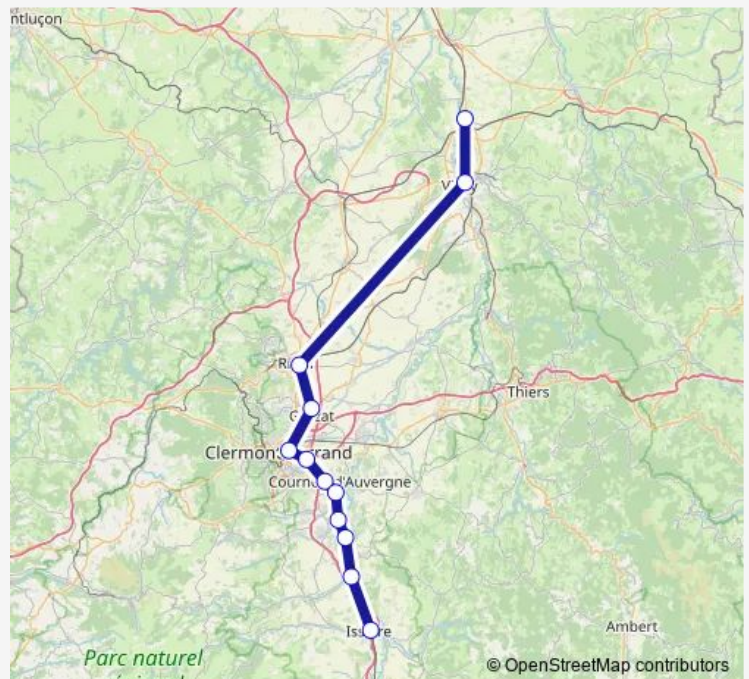

Rail Ter C71

[Go to website](#)

Direction

Saint-Germain-des-Fossés — Issoire

12 stops

[Open route schedule](#)

Saint-Germain-des-Fossés

Vichy

Friday —

Saturday 11:29

Sunday —

Route info

Direction: Saint-Germain-des-Fossés

Stops: 12

Trip Duration: 1 hour 25 min

■ Ter — C71

Direction

Saint-Germain-des-Fossés — Issoire

12 stops

[Open route schedule](#)

Saint-Germain-des-Fossés

Vichy

Riom - Châtel-Guyon

Gerzat