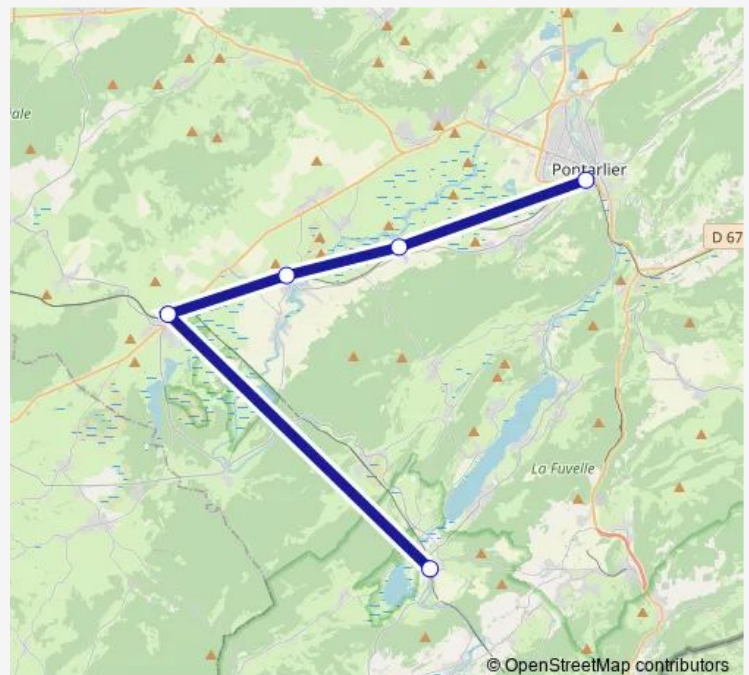

Direction

Labergement-Sainte-Marie — Pontarlier

5 stops

[Open route schedule](#)

Labergement-Sainte-Marie

Frasne

La Rivière

Sainte-Colombe

Pontarlier

Route schedule

Labergement-Sainte-Marie — Pontarlier

Monday	17:30
Tuesday	17:30
Wednesday	17:30
Thursday	17:30
Friday	17:30
Saturday	—
Sunday	—

Route info

Direction: Labergement-Sainte-Marie

Stops: 5

Trip Duration: 0 hour 40 min

Direction

Labergement-Sainte-Marie — Pontarlier

3 stops

[Open route schedule](#)

Labergement-Sainte-Marie

Frasne

Pontarlier

Route schedule

Labergement-Sainte-Marie — Pontarlier

Monday	—
Tuesday	—
Wednesday	—
Thursday	—
Friday	18:30
Saturday	—
Sunday	—

Route info

Direction: Labergement-Sainte-Marie

Stops: 3

Trip Duration: 0 hour 28 min