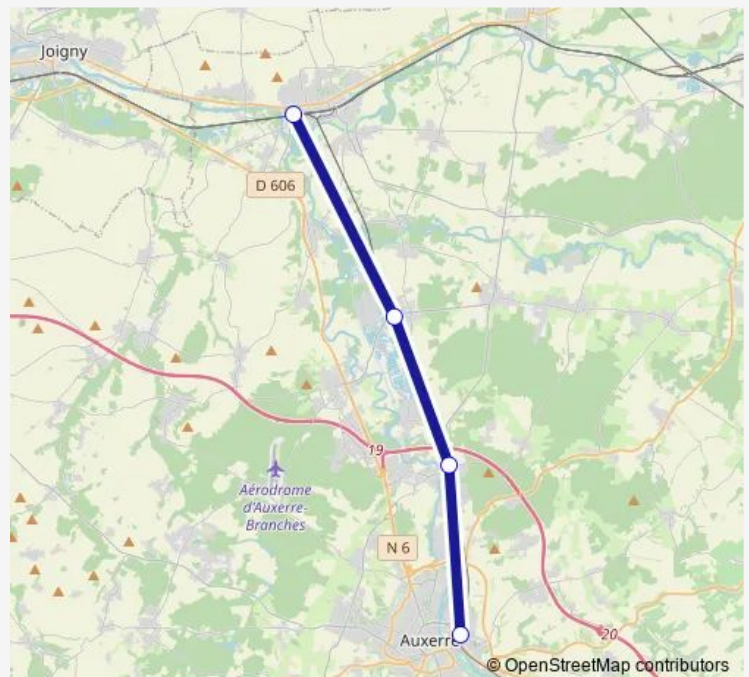

Rail Ter P31

[Go to website](#)**Direction**

Laroche-Migennes — Auxerre-Saint-Gervais

4 stops

[Open route schedule](#)

Laroche-Migennes

Chemilly-Appoigny

Monéteau-Gurgy

Auxerre-Saint-Gervais

Route schedule

Laroche-Migennes — Auxerre-Saint-Gervais

Monday	07:07-17:07
Tuesday	07:07-17:07
Wednesday	07:07-17:07
Thursday	07:07-17:07
Friday	07:07-17:07
Saturday	07:07-17:09
Sunday	11:09-17:09

Route info

Direction: Laroche-Migennes

Stops: 4

Trip Duration: 0 hour 17 min

■ Ter — P31

Direction

Auxerre-Saint-Gervais — Laroche-Migennes

2 stops

Thursday 08:34-20:33

Friday 08:34-20:33

Saturday 06:34-20:33

Sunday 08:34-16:33

Route info

Direction: Auxerre-Saint-Gervais

Stops: 4

Trip Duration: 0 hour 20 min