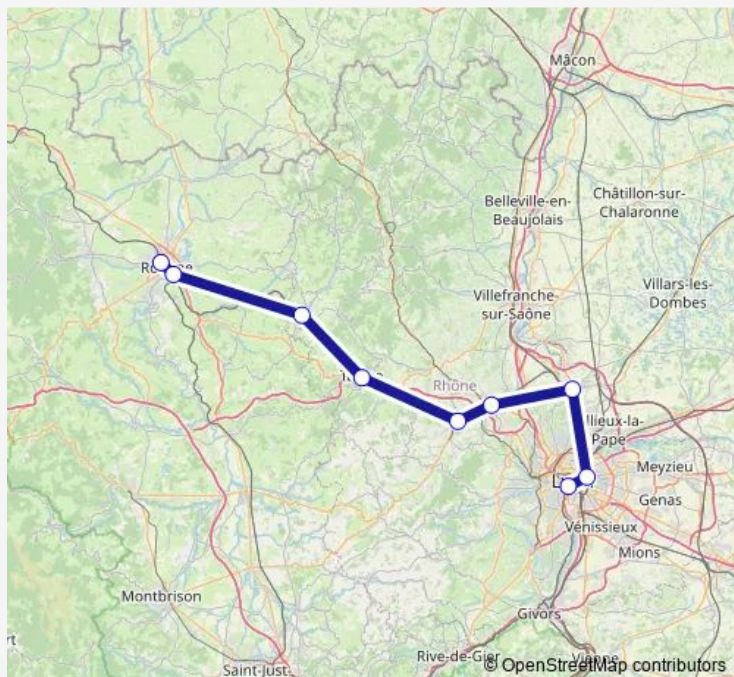

### Route schedule

Lyon Perrache — Roanne

Monday 06:57-13:38

Tuesday 06:57-13:38

Wednesday 06:57-13:38

Thursday 06:57-13:38

Friday 06:57-13:38

Saturday —

### Route info

Direction: Lyon Perrache

Stops: 15

Trip Duration: 1 hour 46 min

■ TER — C12

BusMaps