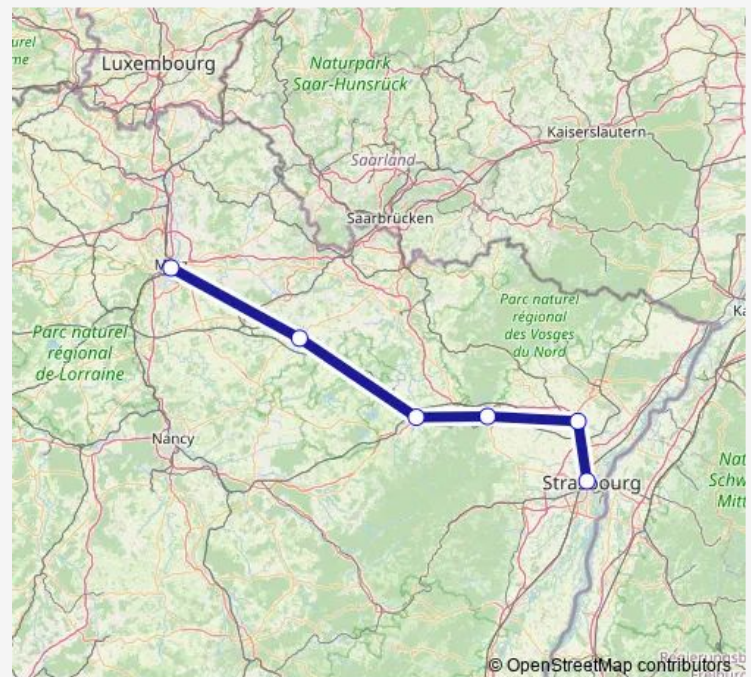

### Route schedule

Strasbourg — Metz Ville

Monday 06:46-18:48

Tuesday 06:46-18:48

Wednesday 09:49

Thursday 06:46-18:48

Friday 06:46-18:48

Saturday 09:49

### Route info

Direction: Strasbourg

Stops: 7

Trip Duration: 1 hour 30 min

■ TER — K32

## Direction

Strasbourg — Metz Ville

6 stops

[Open route schedule](#)

Strasbourg

Brumath

Saverne

Réding