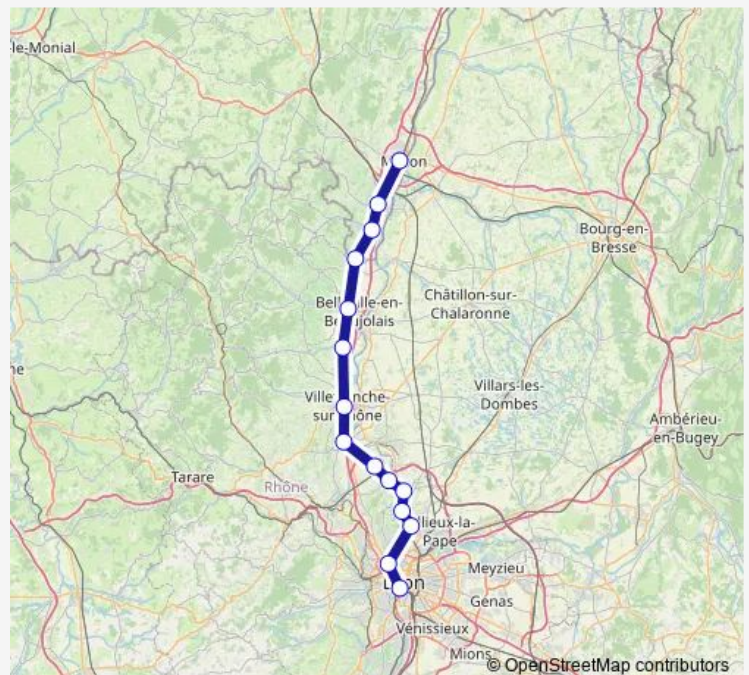

### Direction

Mâcon — Lyon Perrache

15 stops

[Open route schedule](#)

Mâcon

Crêches-sur-Saône

Pontanevaux

Romanèche-Thorins

### Route schedule

Mâcon — Lyon Perrache

Monday	—
Tuesday	—
Wednesday	—
Thursday	—
Friday	—
Saturday	07:40
Sunday	—

### Route info

Direction: Mâcon

Stops: 15

Trip Duration: 1 hour 8 min

■ TER — C25

TER Rail time schedules and route maps are available in an offline PDF at [busmaps.com](https://busmaps.com). Use the [busmaps.com](https://busmaps.com) website to see live bus times, train schedule or subway schedule, and step-by-step directions for all public transit in Lyon